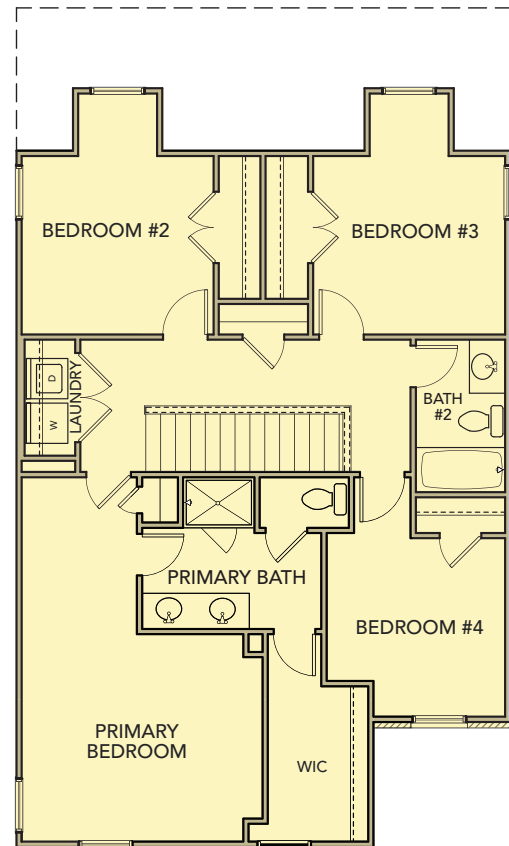

Wisteria

4 Bedrooms / 2.5 Baths

1,851 sq ft

Elevation AA

Elevation BB

Elevation CC

Wisteria

4 Bedrooms / 2.5 Baths

1,851 sq ft

First Floor

Second Floor

Opt. Covered Patio