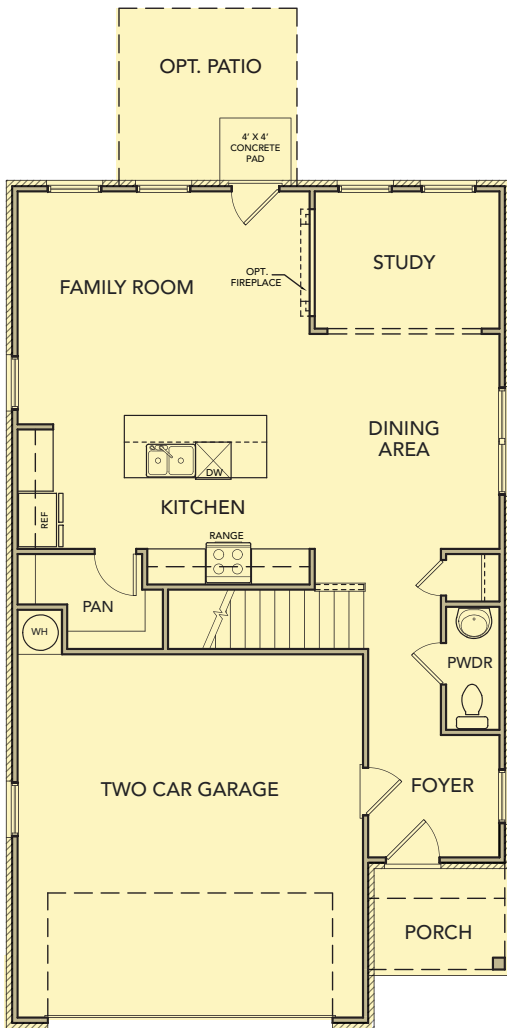

Wisteria

4 Bedrooms / 2.5 Baths

1,851 sq ft

Elevation AA

Elevation BB

Elevation CC

Wisteria

4 Bedrooms / 2.5 Baths

1,851 sq ft

First Floor

Second Floor

Opt. Covered Patio