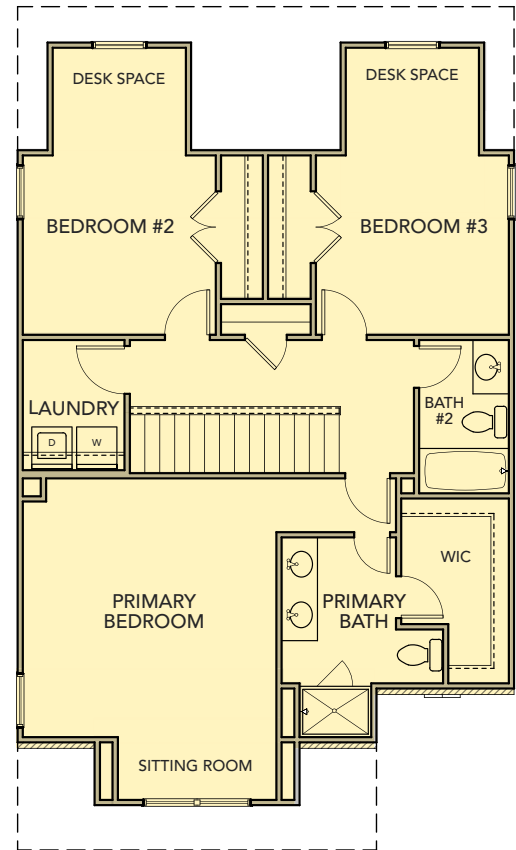

# Bayberry

3 Bedrooms / 2.5 Baths

1,801 sq ft

Elevation AA

Elevation BB

Elevation CC

# Bayberry

3 Bedrooms / 2.5 Baths

1,801 sq ft

First Floor

Second Floor

Opt. Covered Patio