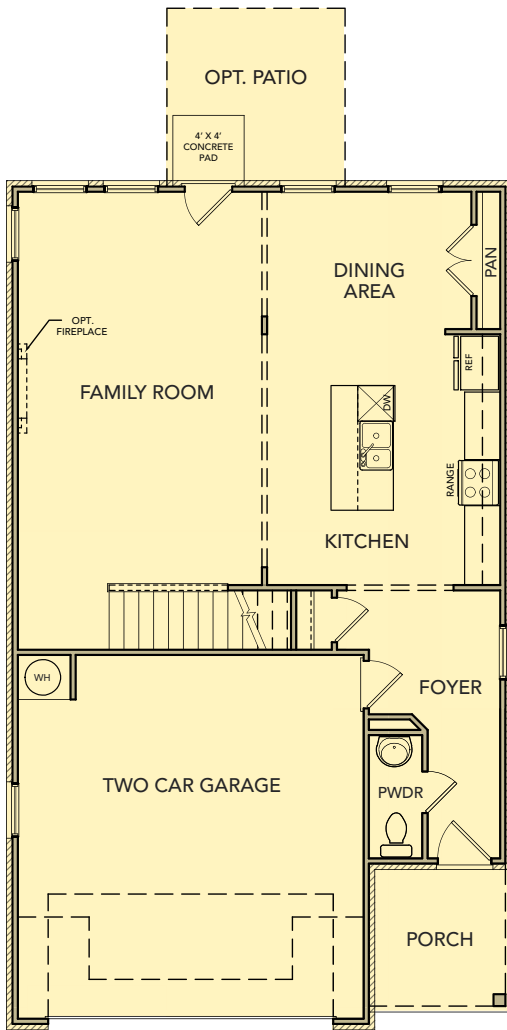

# Bayberry

3 Bedrooms / 2.5 Baths

1,801 sq ft

Elevation AA

Elevation BB

Elevation CC

# Bayberry

3 Bedrooms / 2.5 Baths

1,801 sq ft

First Floor

Second Floor

Opt. Covered Patio