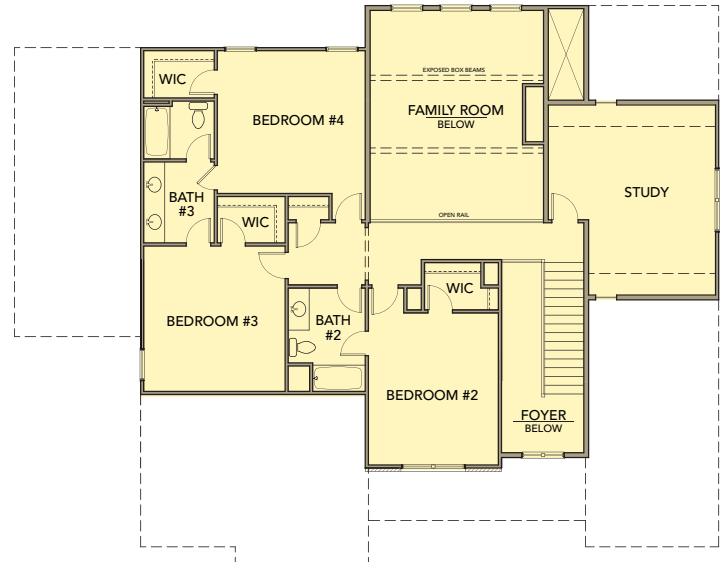

Emma

4-5 Bedrooms / 3.5-4.5 Baths

3,406-3,432 sq ft

Elevation AA

Elevation BB

Elevation CC

Elevation FH-1

Emma

4-5 Bedrooms / 3.5-4.5 Baths

3,406-3,432 sq ft

First Floor

Second Floor

Opt. Fifth Bedroom ILO Two-Story Family Room

Opt. Covered Patio

Opt. Sun Room

Opt. Media Room ILO Two-Story Family Room

Opt. Walk-In Closet for Primary Bedroom

Opt. Keeping Room