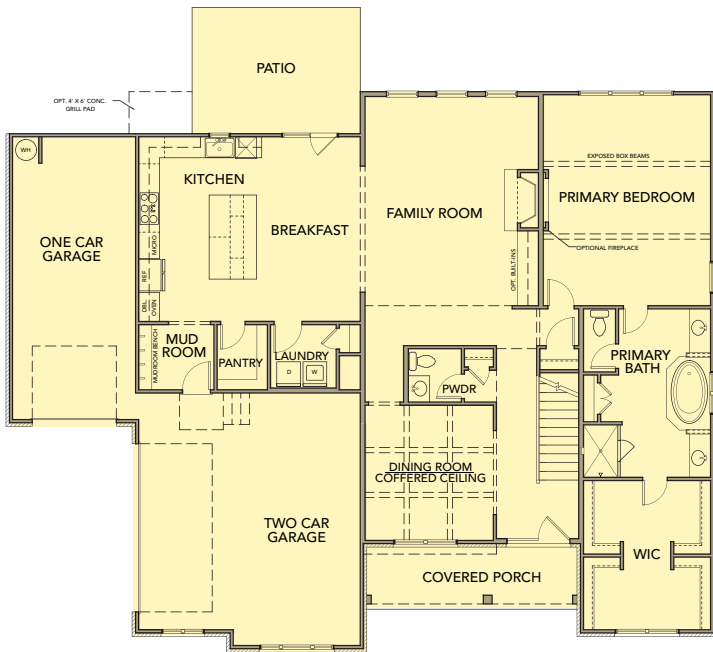

Emma

4-5 Bedrooms / 3.5-4.5 Baths

3,406-3,432 sq ft

Elevation AA

Elevation BB

Elevation CC

Elevation FH-1

Emma

4-5 Bedrooms / 3.5-4.5 Baths

3,406-3,432 sq ft

First Floor

Second Floor

Opt. Fifth Bedroom ILO Two-Story Family Room

Opt. Covered Patio

Opt. Sun Room

Opt. Media Room ILO Two-Story Family Room

Opt. Walk-In Closet for Primary Bedroom

Opt. Keeping Room