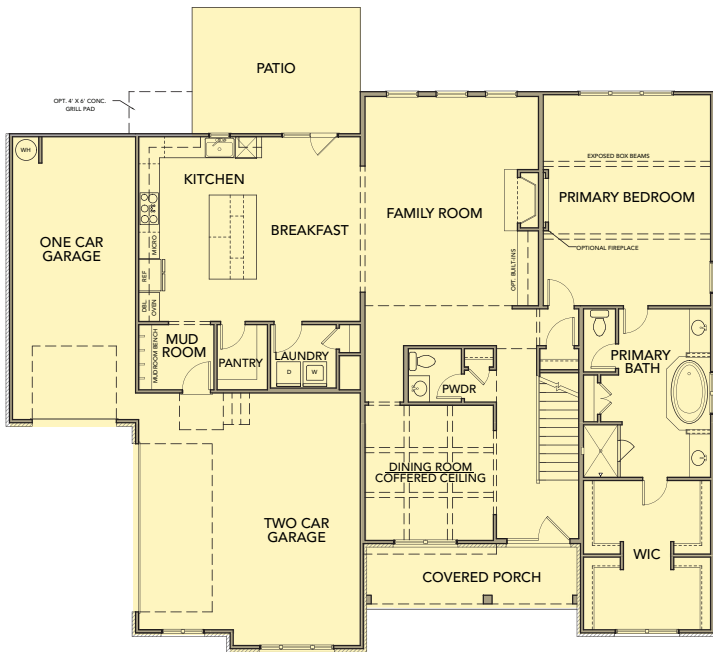

Emma

4-5 Bedrooms / 3.5-4.5 Baths

3,406-3,432 sq ft

Elevation AA

Elevation BB

Elevation CC

Elevation FH-1

Emma

4-5 Bedrooms / 3.5-4.5 Baths

3,406-3,432 sq ft

First Floor

Second Floor

Opt. Fifth Bedroom ILO Second Floor Family Room

Opt. Covered Patio

Opt. Sun Room

Opt. Media Room ILO Second Floor Family Room

Opt. Walk-In Closet for Primary Bedroom

Opt. Keeping Room