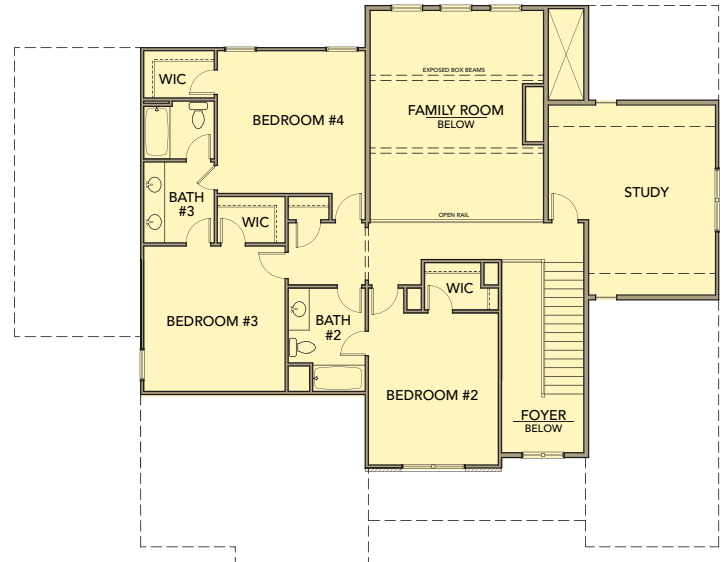

Emma

4-5 Bedrooms / 3.5-4.5 Baths

3,406-3,432 sq ft

Elevation AA

Elevation BB

Elevation CC

Elevation FH-1

Emma

4-5 Bedrooms / 3.5-4.5 Baths

3,406-3,432 sq ft

First Floor

Second Floor

Opt. Fifth Bedroom ILO Second Floor Family Room

Opt. Covered Patio

Opt. Sun Room

Opt. Media Room ILO Second Floor Family Room

Opt. Walk-In Closet for Primary Bedroom

Opt. Keeping Room