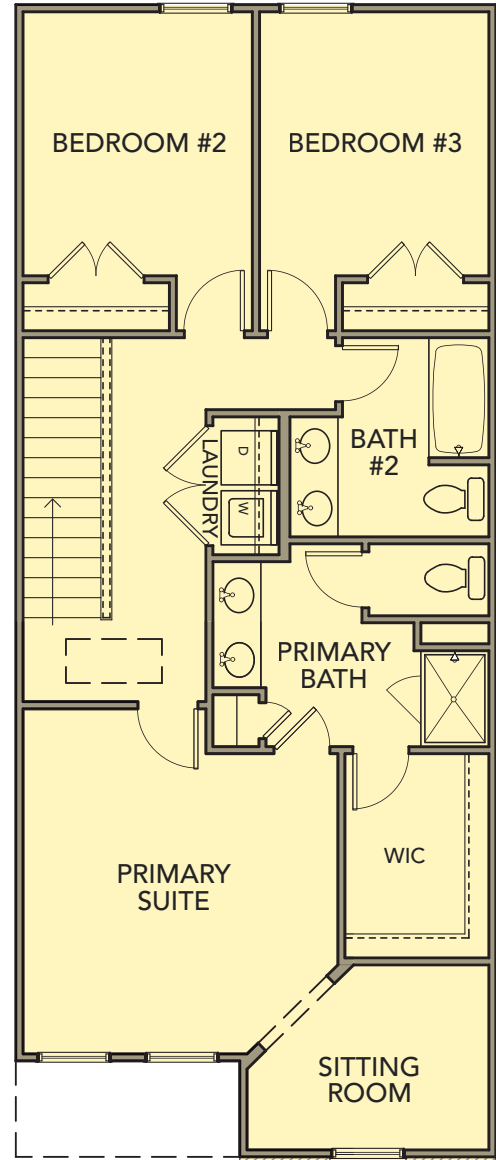

# Oleander

3 Bedrooms / 2.5 Baths

1,568 sq ft

Elevation AA

Elevation BB

Elevation CC

# Oleander

3 Bedrooms / 2.5 Baths

1,568 sq ft

First Floor

Second Floor

Opt. Covered Patio