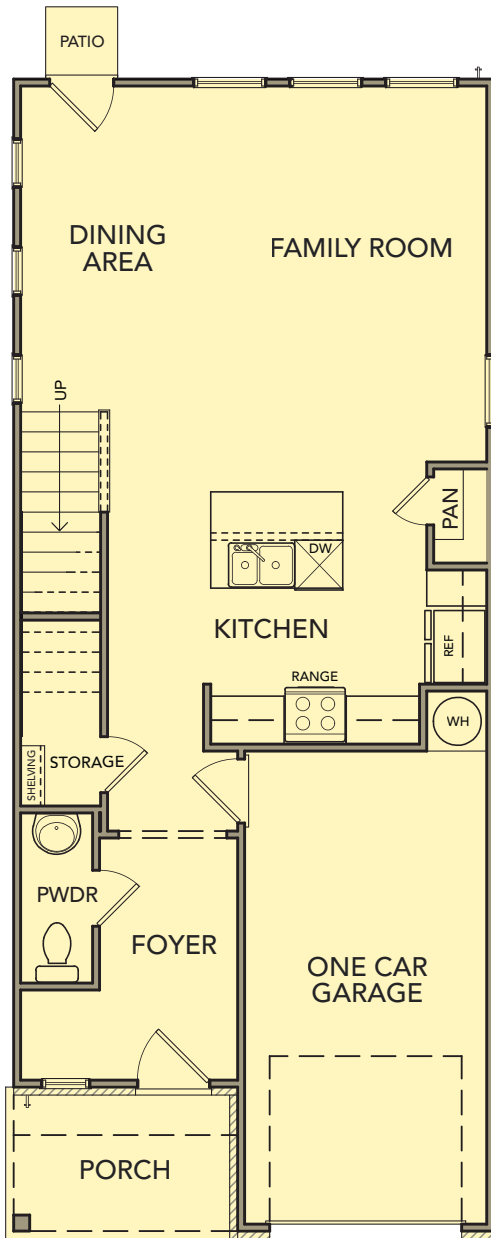

# Oleander

3 Bedrooms / 2.5 Baths

1,568 sq ft

Elevation AA

Elevation BB

Elevation CC

# Oleander

3 Bedrooms / 2.5 Baths

1,568 sq ft

First Floor

Second Floor

Opt. Covered Patio