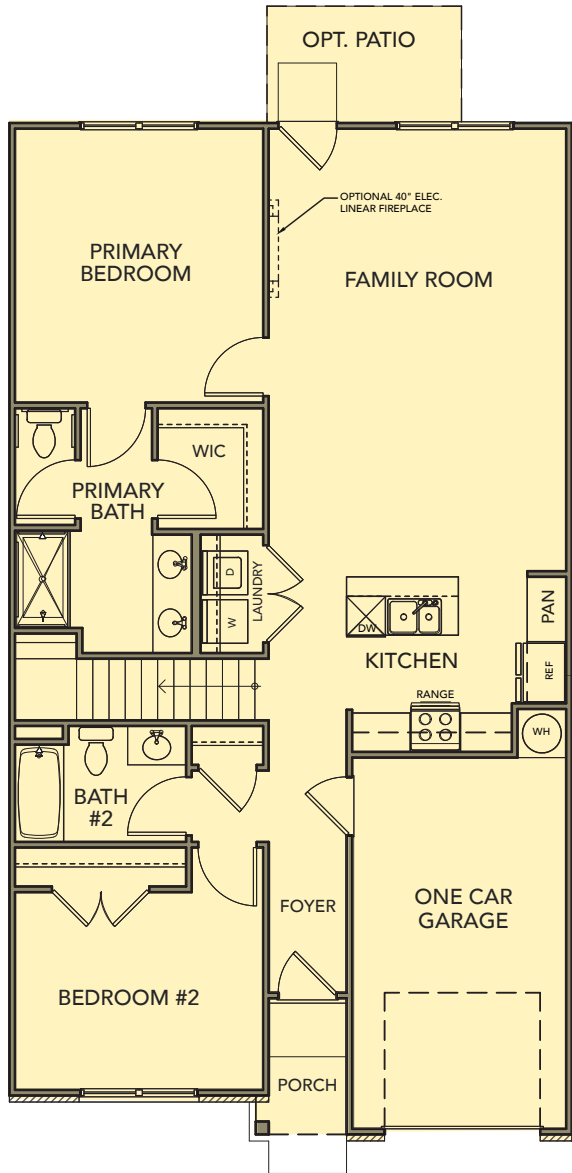

Sequoia
3 Bedrooms / 3 Baths
1,681 sq ft

Elevation B

[KerleyFamilyHomes.com](https://www.KerleyFamilyHomes.com)

*Information believed accurate but not warranted and subject to change without prior notice. All drawings and elevation renderings are artistic representations only. Floor plan details & final decisions to be made by Kerley Family Homes. This document is for informational purposes only and is subject to change without notice. Please contact onsite agent for details regarding availability, lots and options. Updated 08.01.24

Sequoia

3 Bedrooms / 3 Baths

1,681 sq ft

First Floor

Second Floor