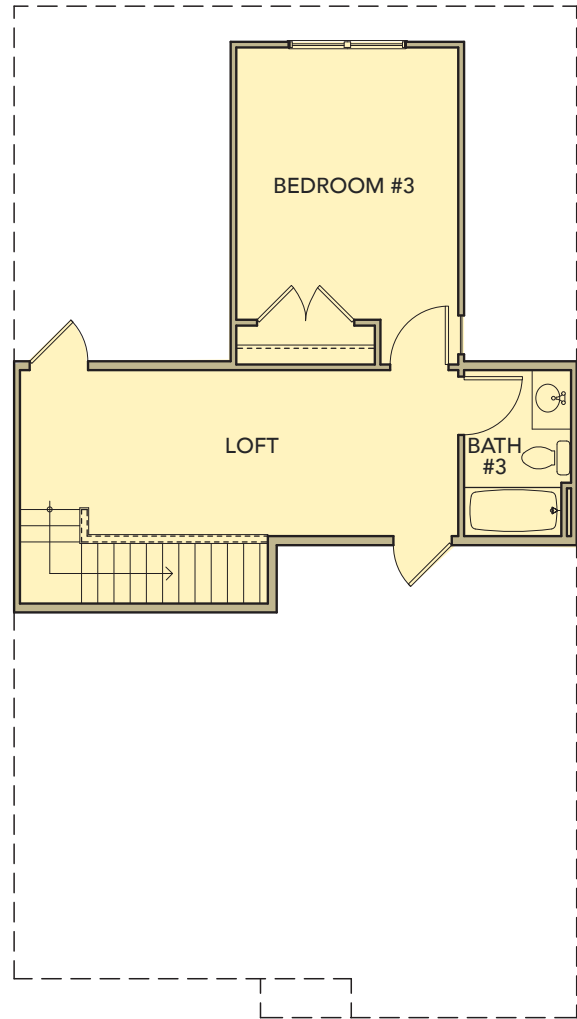

Sequoia
3 Bedrooms / 3 Baths
1,681 sq ft

Elevation B

[KerleyFamilyHomes.com](https://www.KerleyFamilyHomes.com)

*Information believed accurate but not warranted and subject to change without prior notice. All drawings and elevation renderings are artistic representations only. Floor plan details & final decisions to be made by Kerley Family Homes. This document is for informational purposes only and is subject to change without notice. Please contact onsite agent for details regarding availability, lots and options. Updated 08.01.24

Sequoia

3 Bedrooms / 3 Baths

1,681 sq ft

First Floor

Second Floor