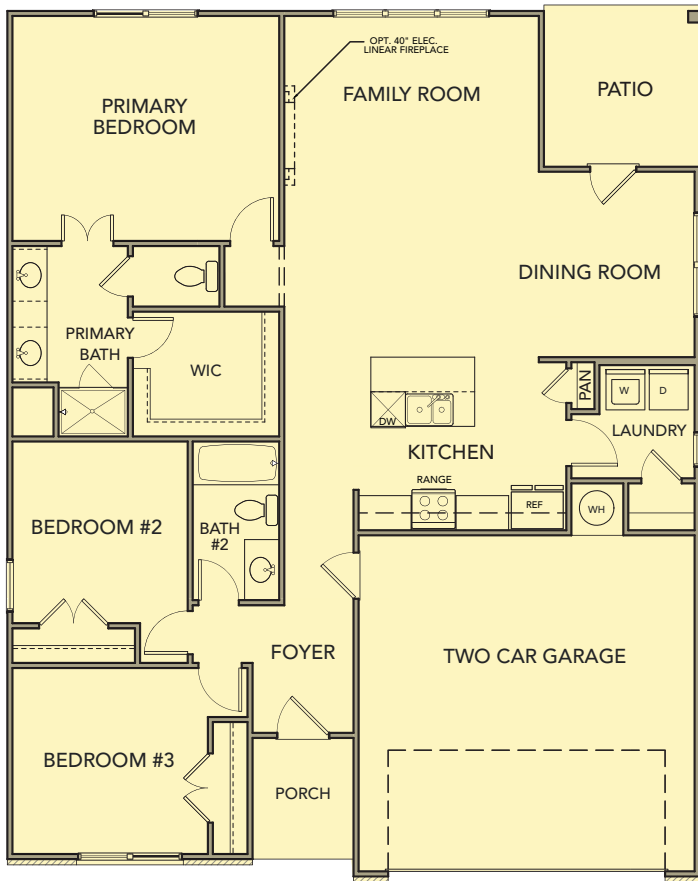

Willow

3 Bedrooms / 2 Baths

1,445 sq ft

Elevation AA

Elevation BB

Elevation CC

Willow

3 Bedrooms / 2 Baths

1,445 sq ft

First Floor

First Floor with Optional Basement