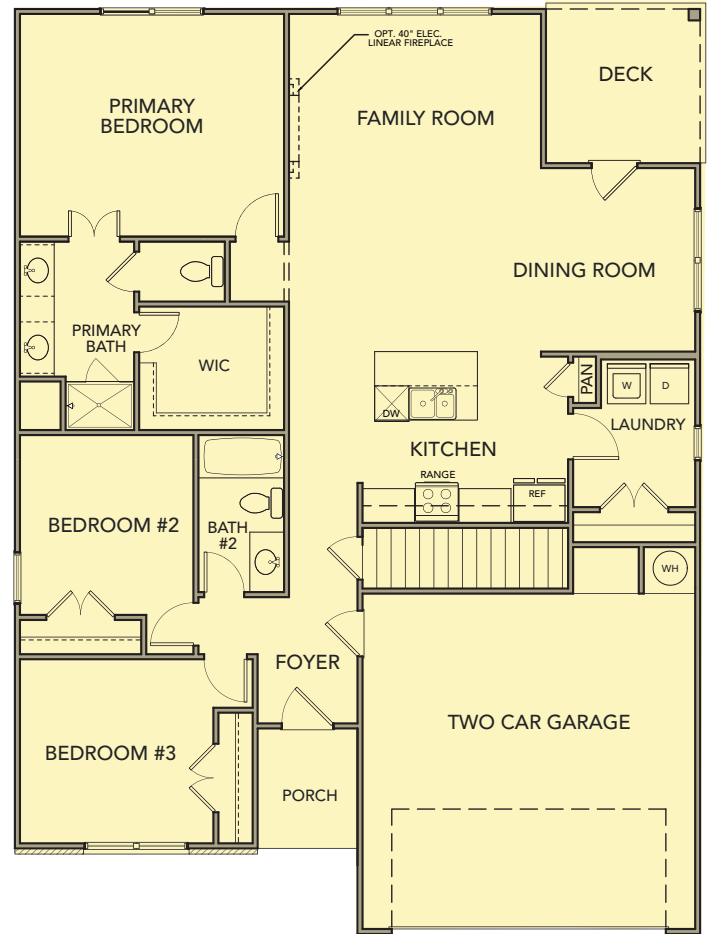

Willow

3 Bedrooms / 2 Baths

1,445 sq ft

Elevation AA

Elevation BB

Elevation CC

Willow

3 Bedrooms / 2 Baths

1,445 sq ft

First Floor

First Floor with Optional Basement