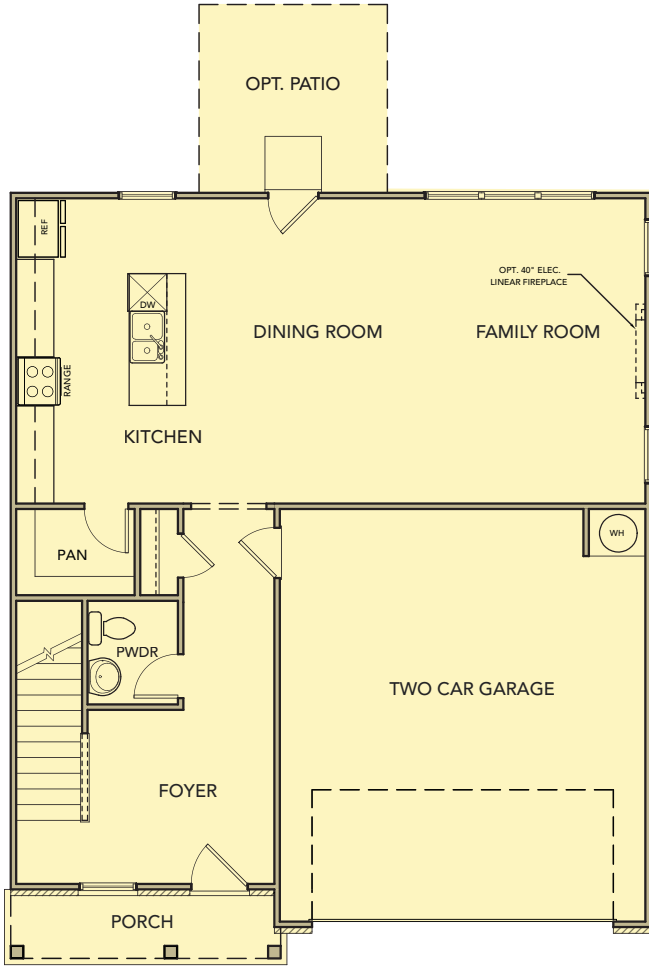

Spruce
4 Bedrooms / 2.5 Baths
2,100 sq ft

Elevation AA

Elevation BB

Elevation CC

Spruce
 4 Bedrooms / 2.5 Baths
 2,100 sq ft

First Floor

Second Floor

First Floor Plan
 w/ Opt. Basement

Opt. Covered Patio