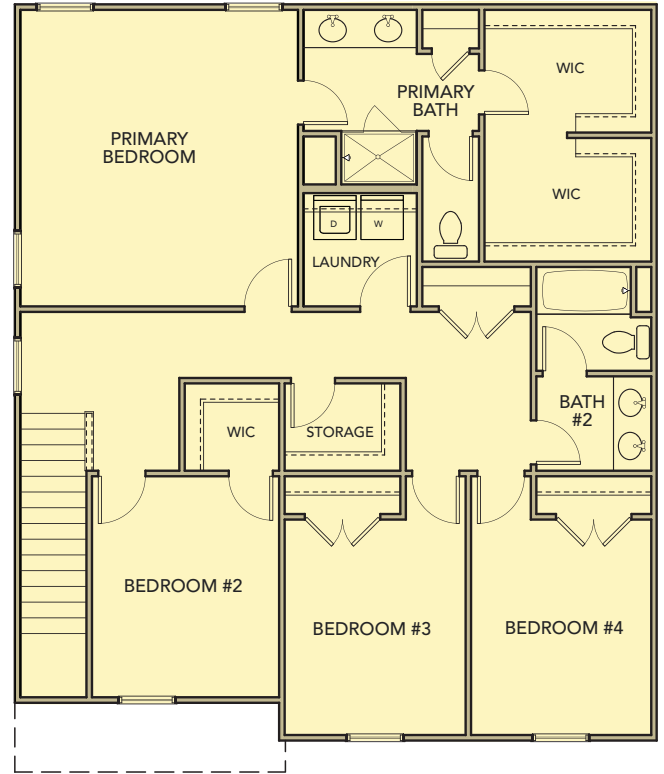

Spruce
4 Bedrooms / 2.5 Baths
2,100 sq ft

Elevation AA

Elevation BB

Elevation CC

Spruce
 4 Bedrooms / 2.5 Baths
 2,100 sq ft

First Floor

Second Floor

First Floor Plan
 w/ Opt. Basement