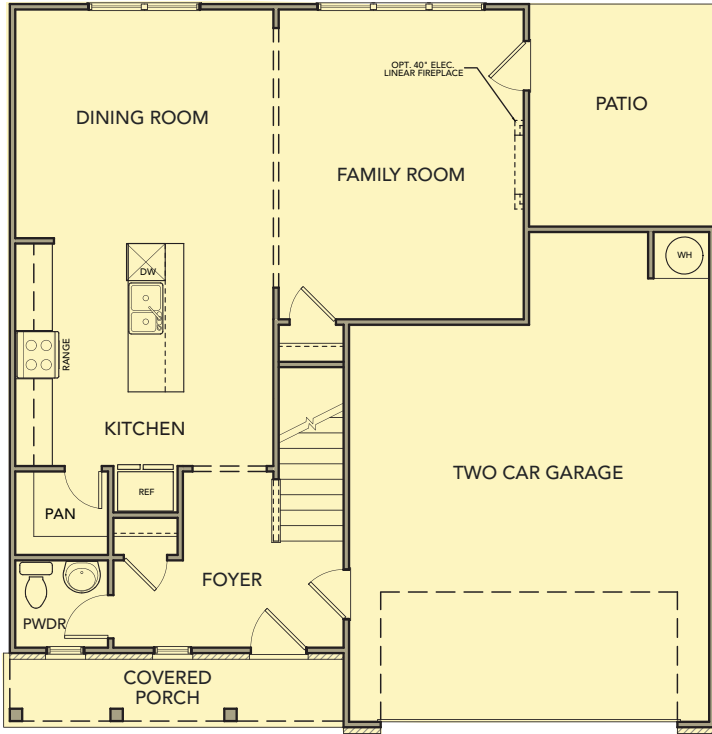

Linden

3 - 4 Bedrooms / 2.5 Baths

2032 sq ft

Elevation AA

Elevation BB

Elevation CC

Linden

3 - 4 Bedrooms / 2.5 Baths

2032 sq ft

First Floor

Second Floor

Opt. Covered Patio

Opt. 4th Bedroom