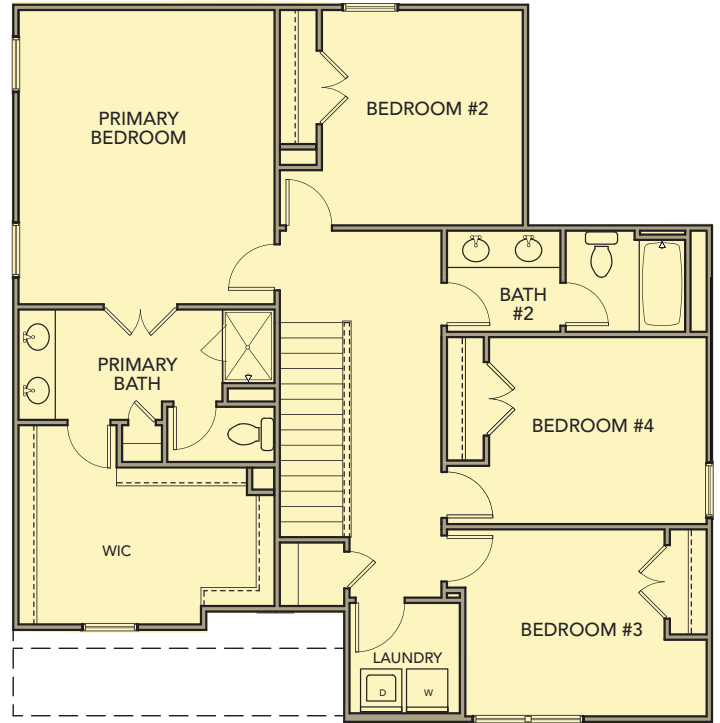

Linden

3 - 4 Bedrooms / 2.5 Baths

2032 sq ft

Elevation AA

Elevation BB

Elevation CC

Linden

3 - 4 Bedrooms / 2.5 Baths

2032 sq ft

First Floor

Second Floor

Opt. Covered Patio

Opt. 4th Bedroom