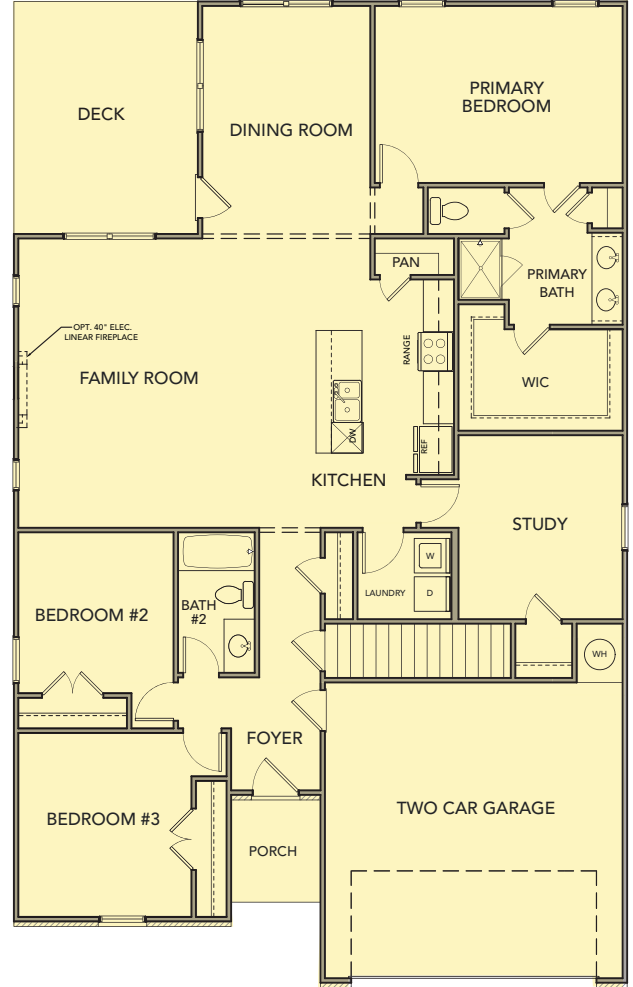

Hawthorne
3 Bedrooms / 2 Baths
1763 sq ft

Elevation AA

Elevation BB

Elevation CC

First Floor

First Floor with Optional Basement

Opt. Covered Patio