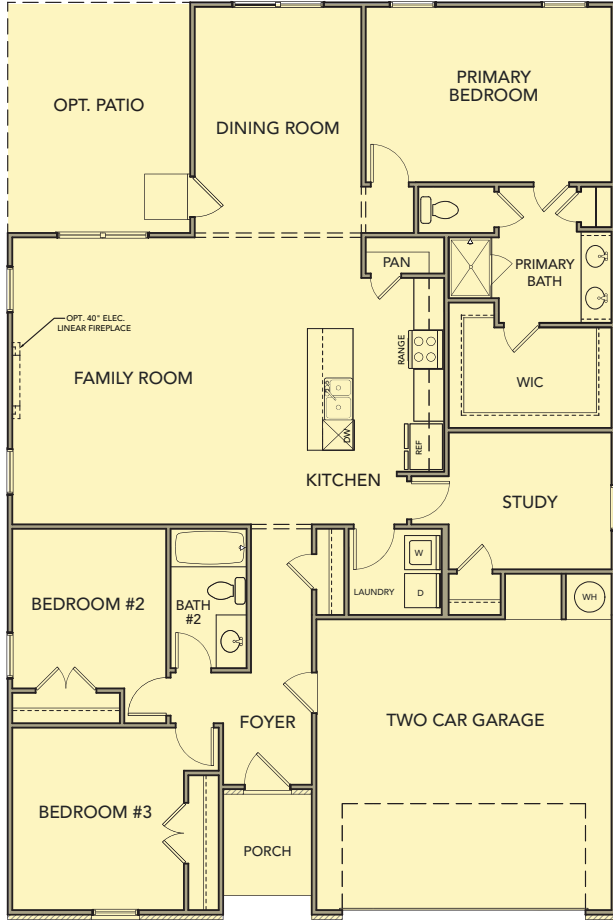

Hawthorne
3 Bedrooms / 2 Baths
1763 sq ft

Elevation AA

Elevation BB

Elevation CC

First Floor

First Floor with Optional Basement

Opt. Covered Patio