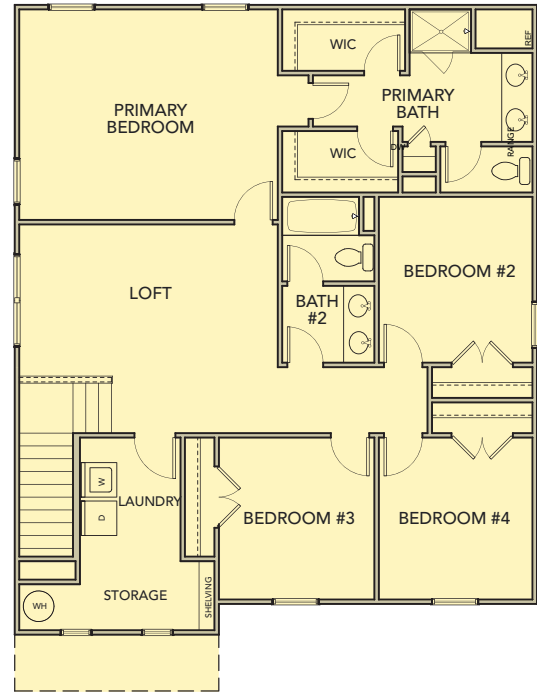

Mulberry

4 Bedrooms / 2.5 Baths

2,225 sq ft

Elevation AA

Elevation BB

Elevation CC

Mulberry

4 Bedrooms / 2.5 Baths

2,225 sq ft

First Floor

Second Floor

Opt. Covered Patio

Opt. 2nd Floor
5th Bedroom