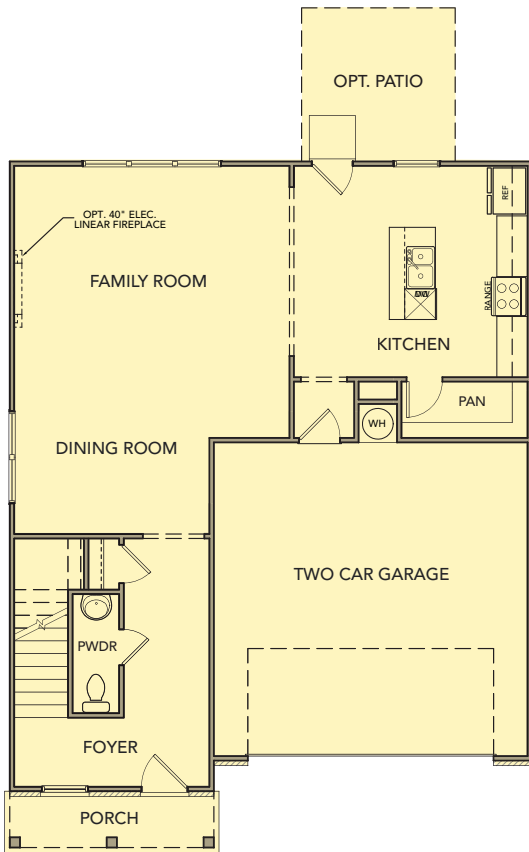

Mulberry

4 Bedrooms / 2.5 Baths

2,225 sq ft

Elevation AA

Elevation BB

Elevation CC

Mulberry

4 Bedrooms / 2.5 Baths

2,225 sq ft

First Floor

Second Floor

Opt. Covered Patio

Opt. 2nd Floor
5th Bedroom