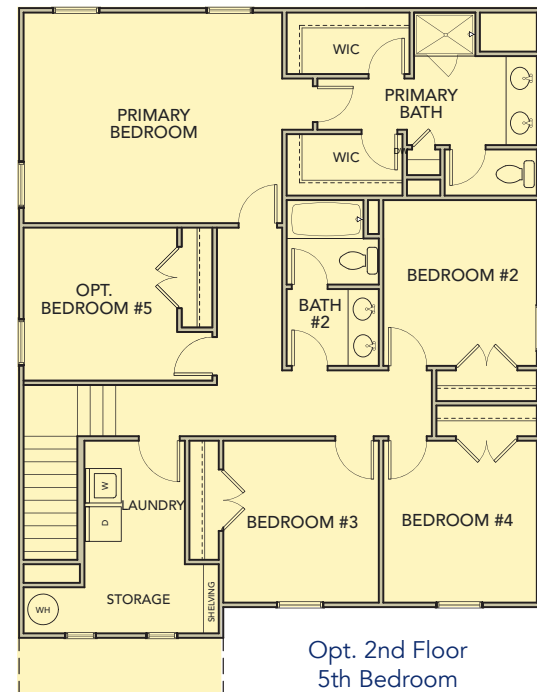

Mulberry

4 Bedrooms / 2.5 Baths

2,225 sq ft

Elevation AA

Elevation BB

Elevation CC

Mulberry

4 Bedrooms / 2.5 Baths

2,225 sq ft

First Floor

Second Floor

Opt. Covered Patio

Opt. 2nd Floor
5th Bedroom