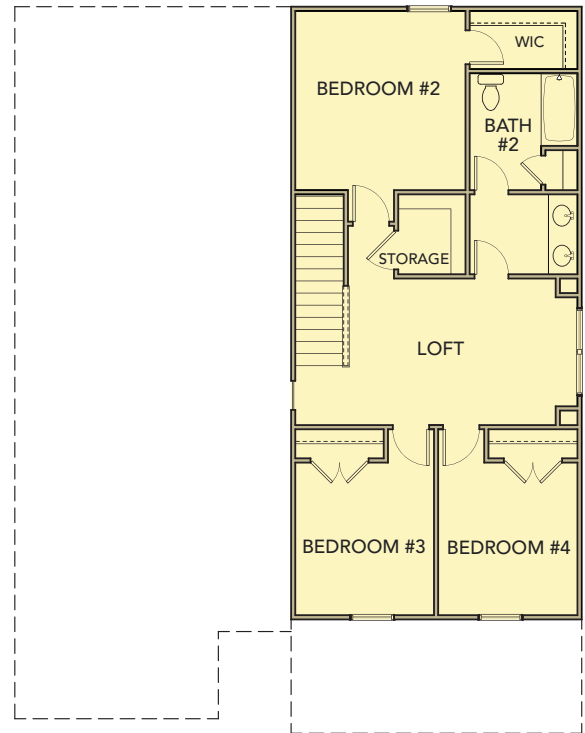

# Maple

4 Bedrooms / 2.5 Baths

2305 sq ft

Elevation AA

Elevation BB

Elevation CC

# Maple

4 Bedrooms / 2.5 Baths

2305 sq ft

First Floor

Second Floor

Opt. Covered Patio