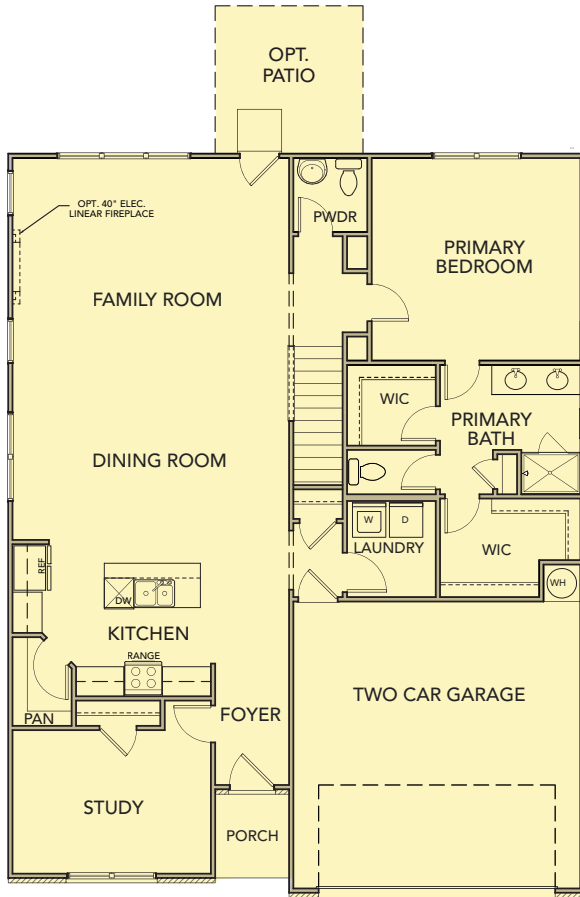

# Maple

4 Bedrooms / 2.5 Baths

2305 sq ft

Elevation AA

Elevation BB

Elevation CC

# Maple

4 Bedrooms / 2.5 Baths

2305 sq ft

First Floor

Second Floor

Opt. Covered Patio