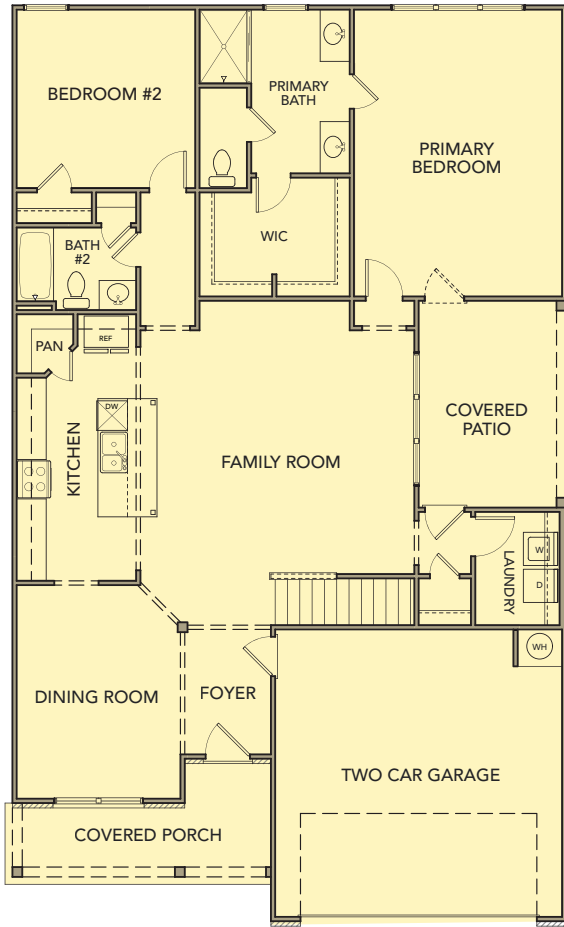

# Cedar

3 Bedrooms / 3 Baths

2,351 sq ft

Elevation AA

Elevation BB

Elevation CC

# Cedar

3 Bedrooms / 3 Baths

2,351 sq ft

First Floor

Second Floor

First w/Opt. Basement