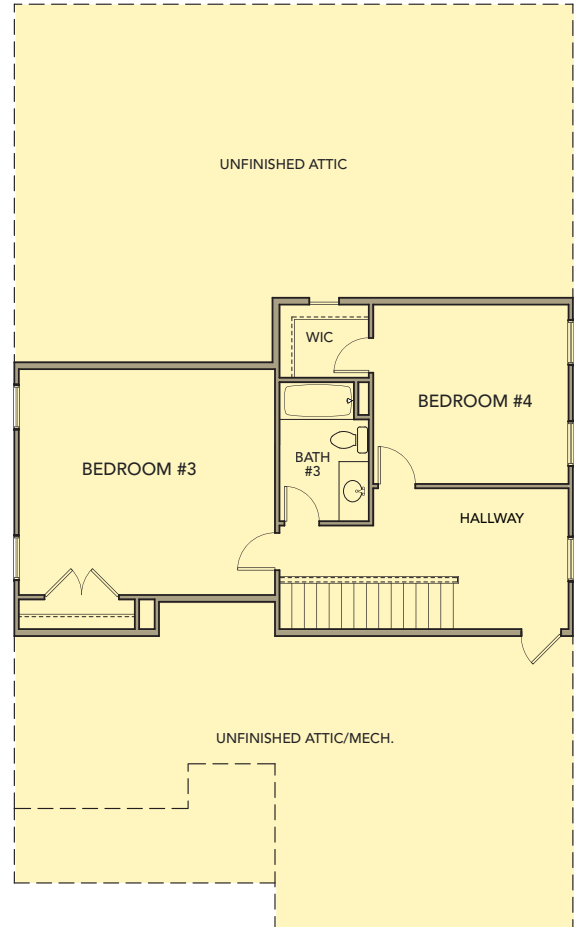

# Cedar

3 Bedrooms / 3 Baths

2,351 sq ft

Elevation AA

Elevation BB

Elevation CC

# Cedar

3 Bedrooms / 3 Baths

2,351 sq ft

First Floor

Second Floor

First w/Opt. Basement