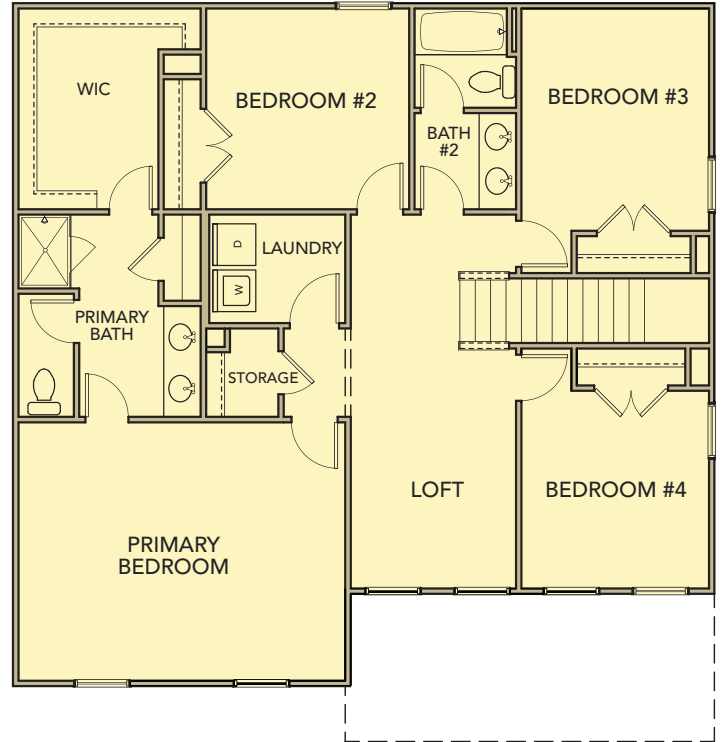

Aspen

4 Bedrooms / 2.5 Baths

2,269 sq ft

Elevation AA

Elevation BB

Elevation CC

Aspen

4 Bedrooms / 2.5 Baths

2,269 sq ft

First Floor

Second Floor

Opt. Covered Patio