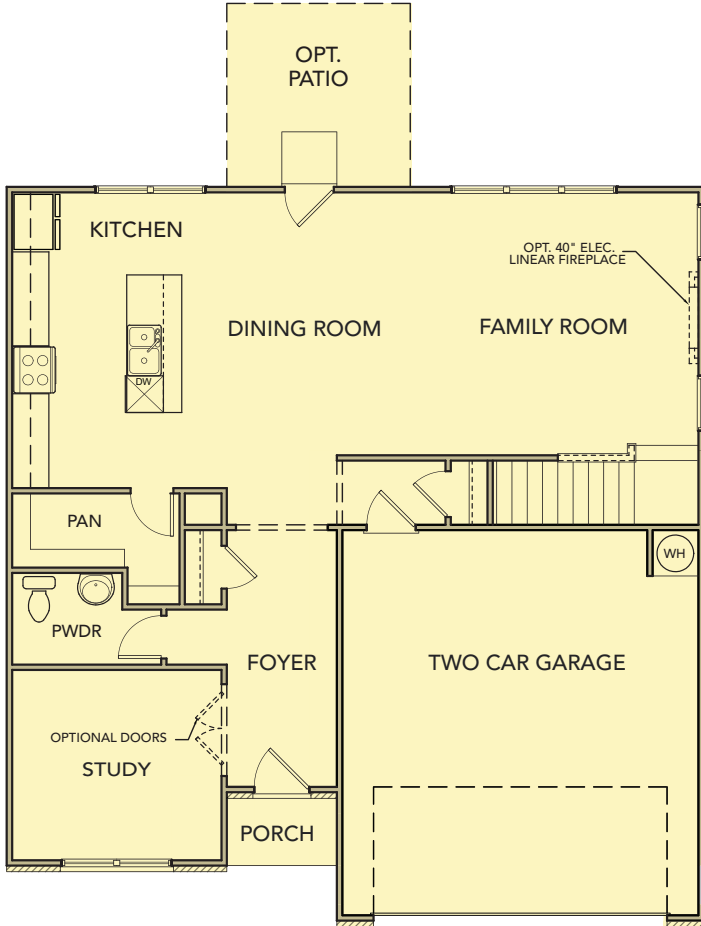

Aspen

4 Bedrooms / 2.5 Baths

2,269 sq ft

Elevation AA

Elevation BB

Elevation CC

Aspen

4 Bedrooms / 2.5 Baths

2,269 sq ft

First Floor

Second Floor

Opt. Covered Patio