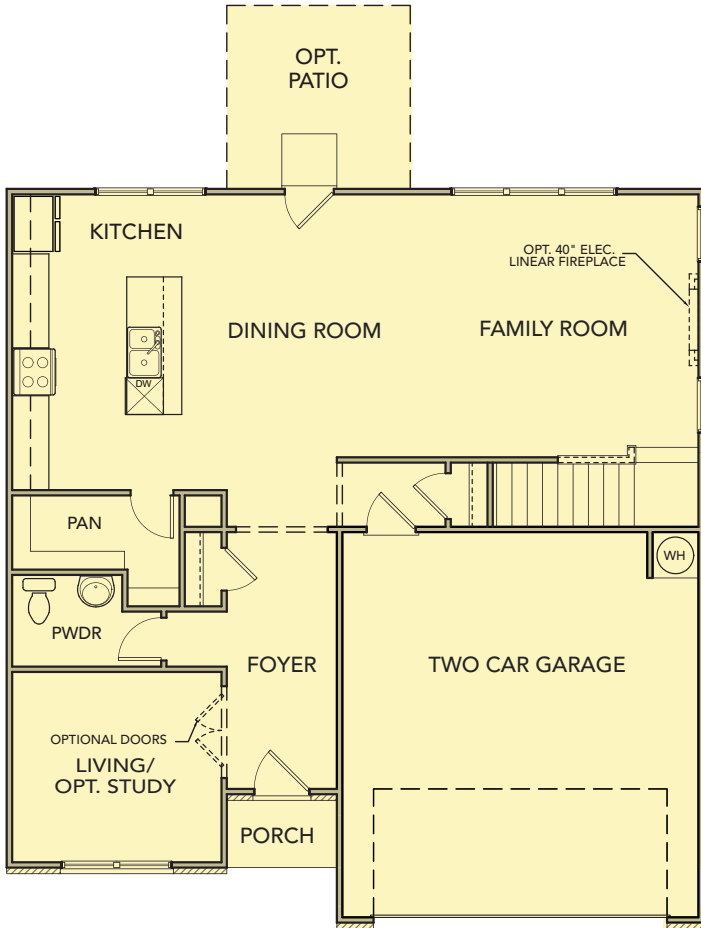

# Aspen

4 Bedrooms / 2.5 Baths

2,269 sq ft

Elevation AA

Elevation BB

Elevation CC

# Aspen

4 Bedrooms / 2.5 Baths

2,269 sq ft

First Floor

Second Floor

Opt. Covered Patio