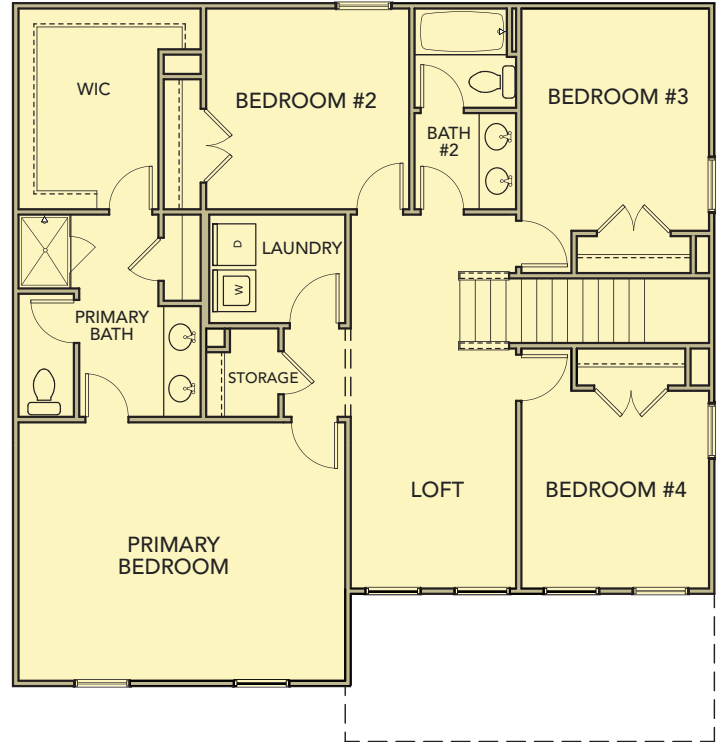

# Aspen

4 Bedrooms / 2.5 Baths

2,269 sq ft

Elevation AA

Elevation BB

Elevation CC

# Aspen

4 Bedrooms / 2.5 Baths

2,269 sq ft

First Floor

Second Floor

Opt. Covered Patio