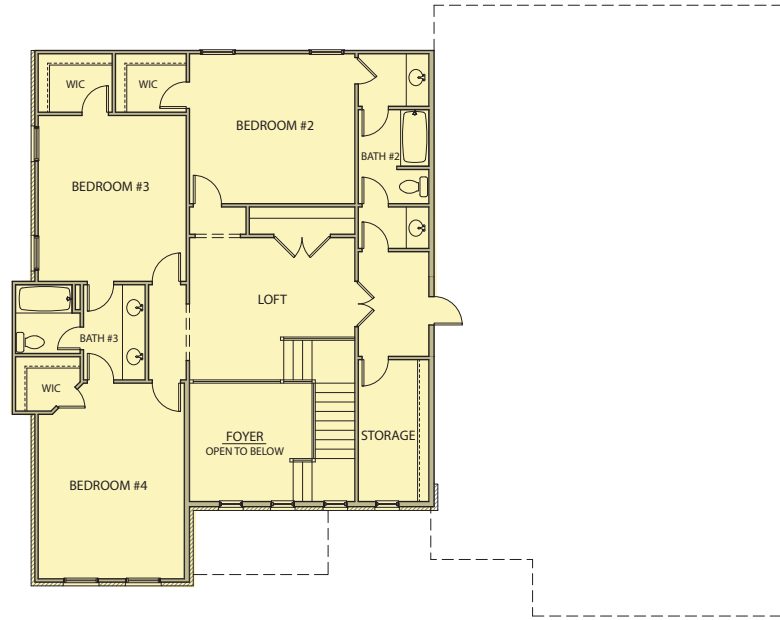

Taylor

4 Bedrooms / 3.5 Baths

3,676 sq ft

EXECUTIVE SERIES

Elevation AA

Elevation BB

Elevation CC

Taylor

4 Bedrooms / 3.5 Baths

3,676 sq ft

EXECUTIVE SERIES

First Floor

Second Floor

Opt. Covered Porch

Opt. Covered Patio

Opt. Media Room