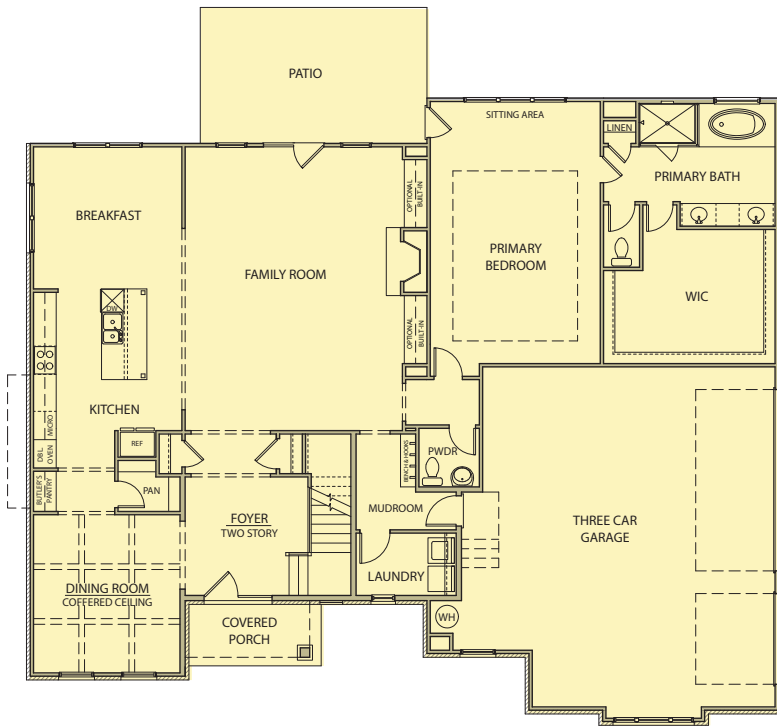

Taylor

4 Bedrooms / 3.5 Baths

3,676 sq ft

EXECUTIVE SERIES

Elevation AA

Elevation BB

Elevation CC

Taylor

4 Bedrooms / 3.5 Baths

3,676 sq ft

EXECUTIVE SERIES

First Floor

Second Floor

Opt. Covered Porch

Opt. Covered Patio

Opt. Media Room