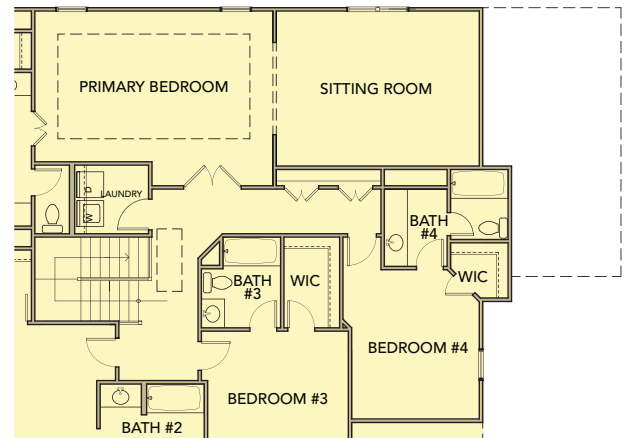

Franklin II
5 Bedrooms / 4.5 Baths
3,474 sq ft

Elevation AA

Elevation BB

Elevation CC

Elevation FH-1

Franklin II

5 Bedrooms / 4.5 Baths
3,474 sq ft

First Floor

Second Floor

Opt. Keeping Room

Opt. Sitting Room

Opt. Sunroom

Opt. Study

Opt. Covered Patio