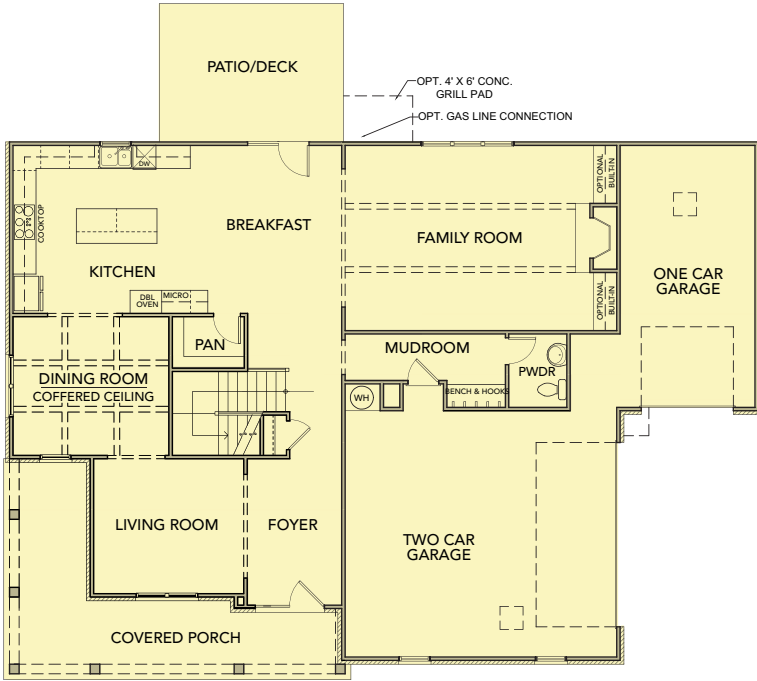

Franklin II
5 Bedrooms / 4.5 Baths
3,474 sq ft

Elevation AA

Elevation BB

Elevation CC

Elevation FH-1

Franklin II

5 Bedrooms / 4.5 Baths
3,474 sq ft

First Floor

Second Floor

Opt. Keeping Room

Opt. Sitting Room

Opt. Sunroom

Opt. Study

Opt. Covered Patio