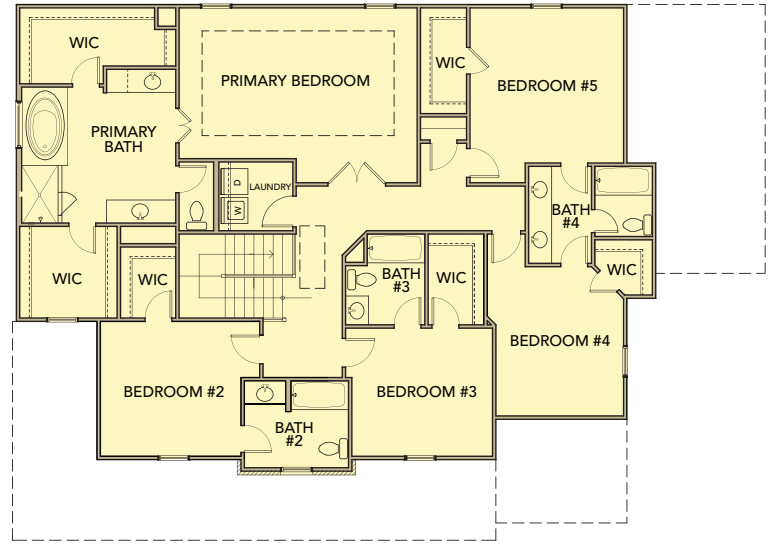

Franklin II
5 Bedrooms / 4.5 Baths
3,474 sq ft

Elevation AA

Elevation BB

Elevation CC

Elevation FH-1

Franklin II

5 Bedrooms / 4.5 Baths
3,474 sq ft

First Floor

Second Floor

Opt. Keeping Room

Opt. Sitting Room

Opt. Sunroom

Opt. Study

Opt. Covered Patio