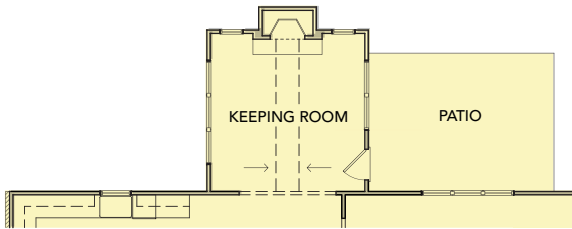

Franklin II
5 Bedrooms / 4.5 Baths
3,474 sq ft

Elevation AA

Elevation BB

Elevation CC

Elevation FH-1

Franklin II

5 Bedrooms / 4.5 Baths
3,474 sq ft

First Floor

Second Floor

Opt. Keeping Room

Opt. Sitting Room

Opt. Sunroom

Opt. Study

Opt. Covered Patio