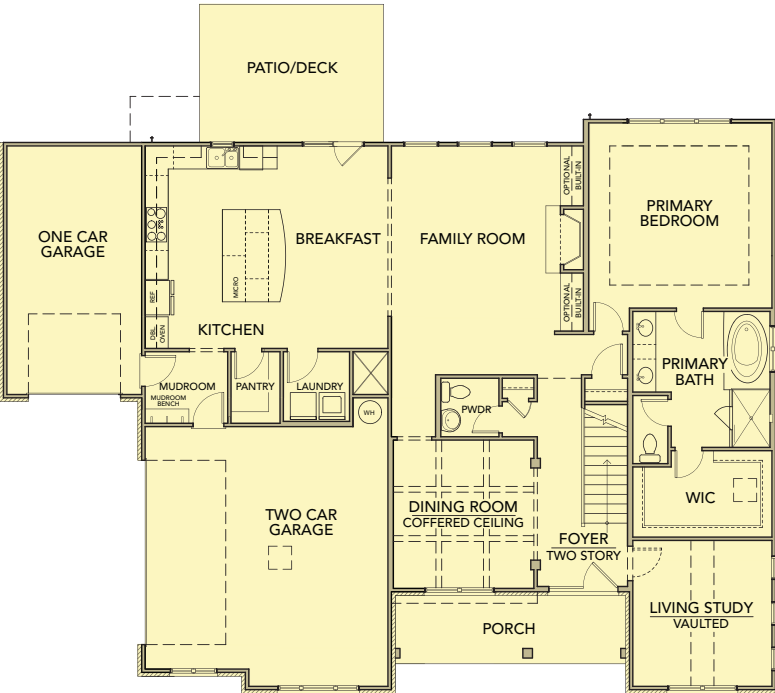

# Grant

4 Bedrooms / 3.5 Baths

3,149 sq ft

Elevation AA

Elevation BB

Elevation CC

Elevation FH-1

# Grant

4 Bedrooms / 3.5 Baths

3,149 sq ft

First Floor

Second Floor

Opt. 5th Bedroom/4th Bath

Opt. Loft

Opt. Keeping Room

Opt. Sun Room

Opt. Covered Patio