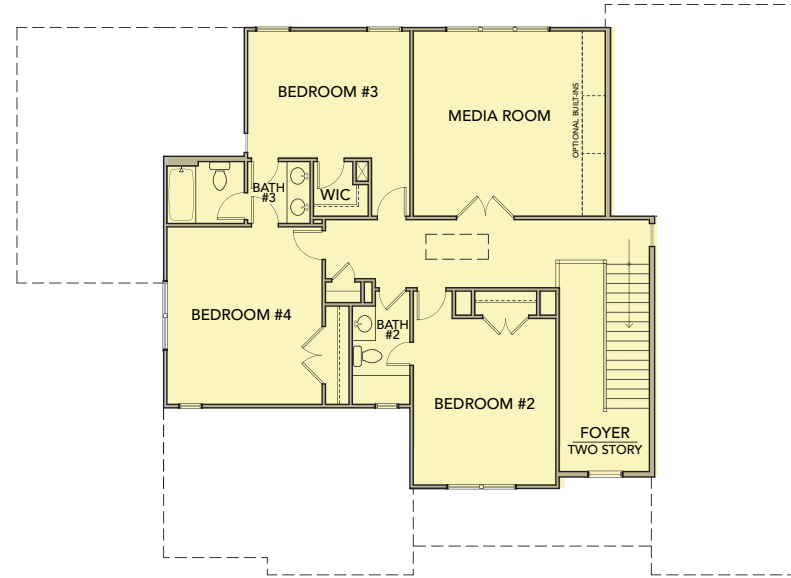

# Grant

4 Bedrooms / 3.5 Baths

3,149 sq ft

Elevation AA

Elevation BB

Elevation CC

Elevation FH-1

# Grant

4 Bedrooms / 3.5 Baths

3,149 sq ft

First Floor

Second Floor

Opt. 5th Bedroom/4th Bath

Opt. Loft

Opt. Keeping Room

Opt. Sun Room

Opt. Covered Patio