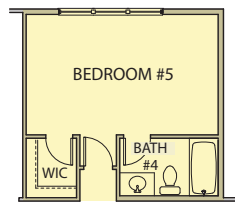

# Grant

4 Bedrooms / 3.5 Baths

3,149 sq ft

Elevation AA

Elevation BB

Elevation CC

Elevation FH-1

# Grant

4 Bedrooms / 3.5 Baths

3,149 sq ft

First Floor

Second Floor

Opt. 5th Bedroom/4th Bath

Opt. Loft

Opt. Keeping Room