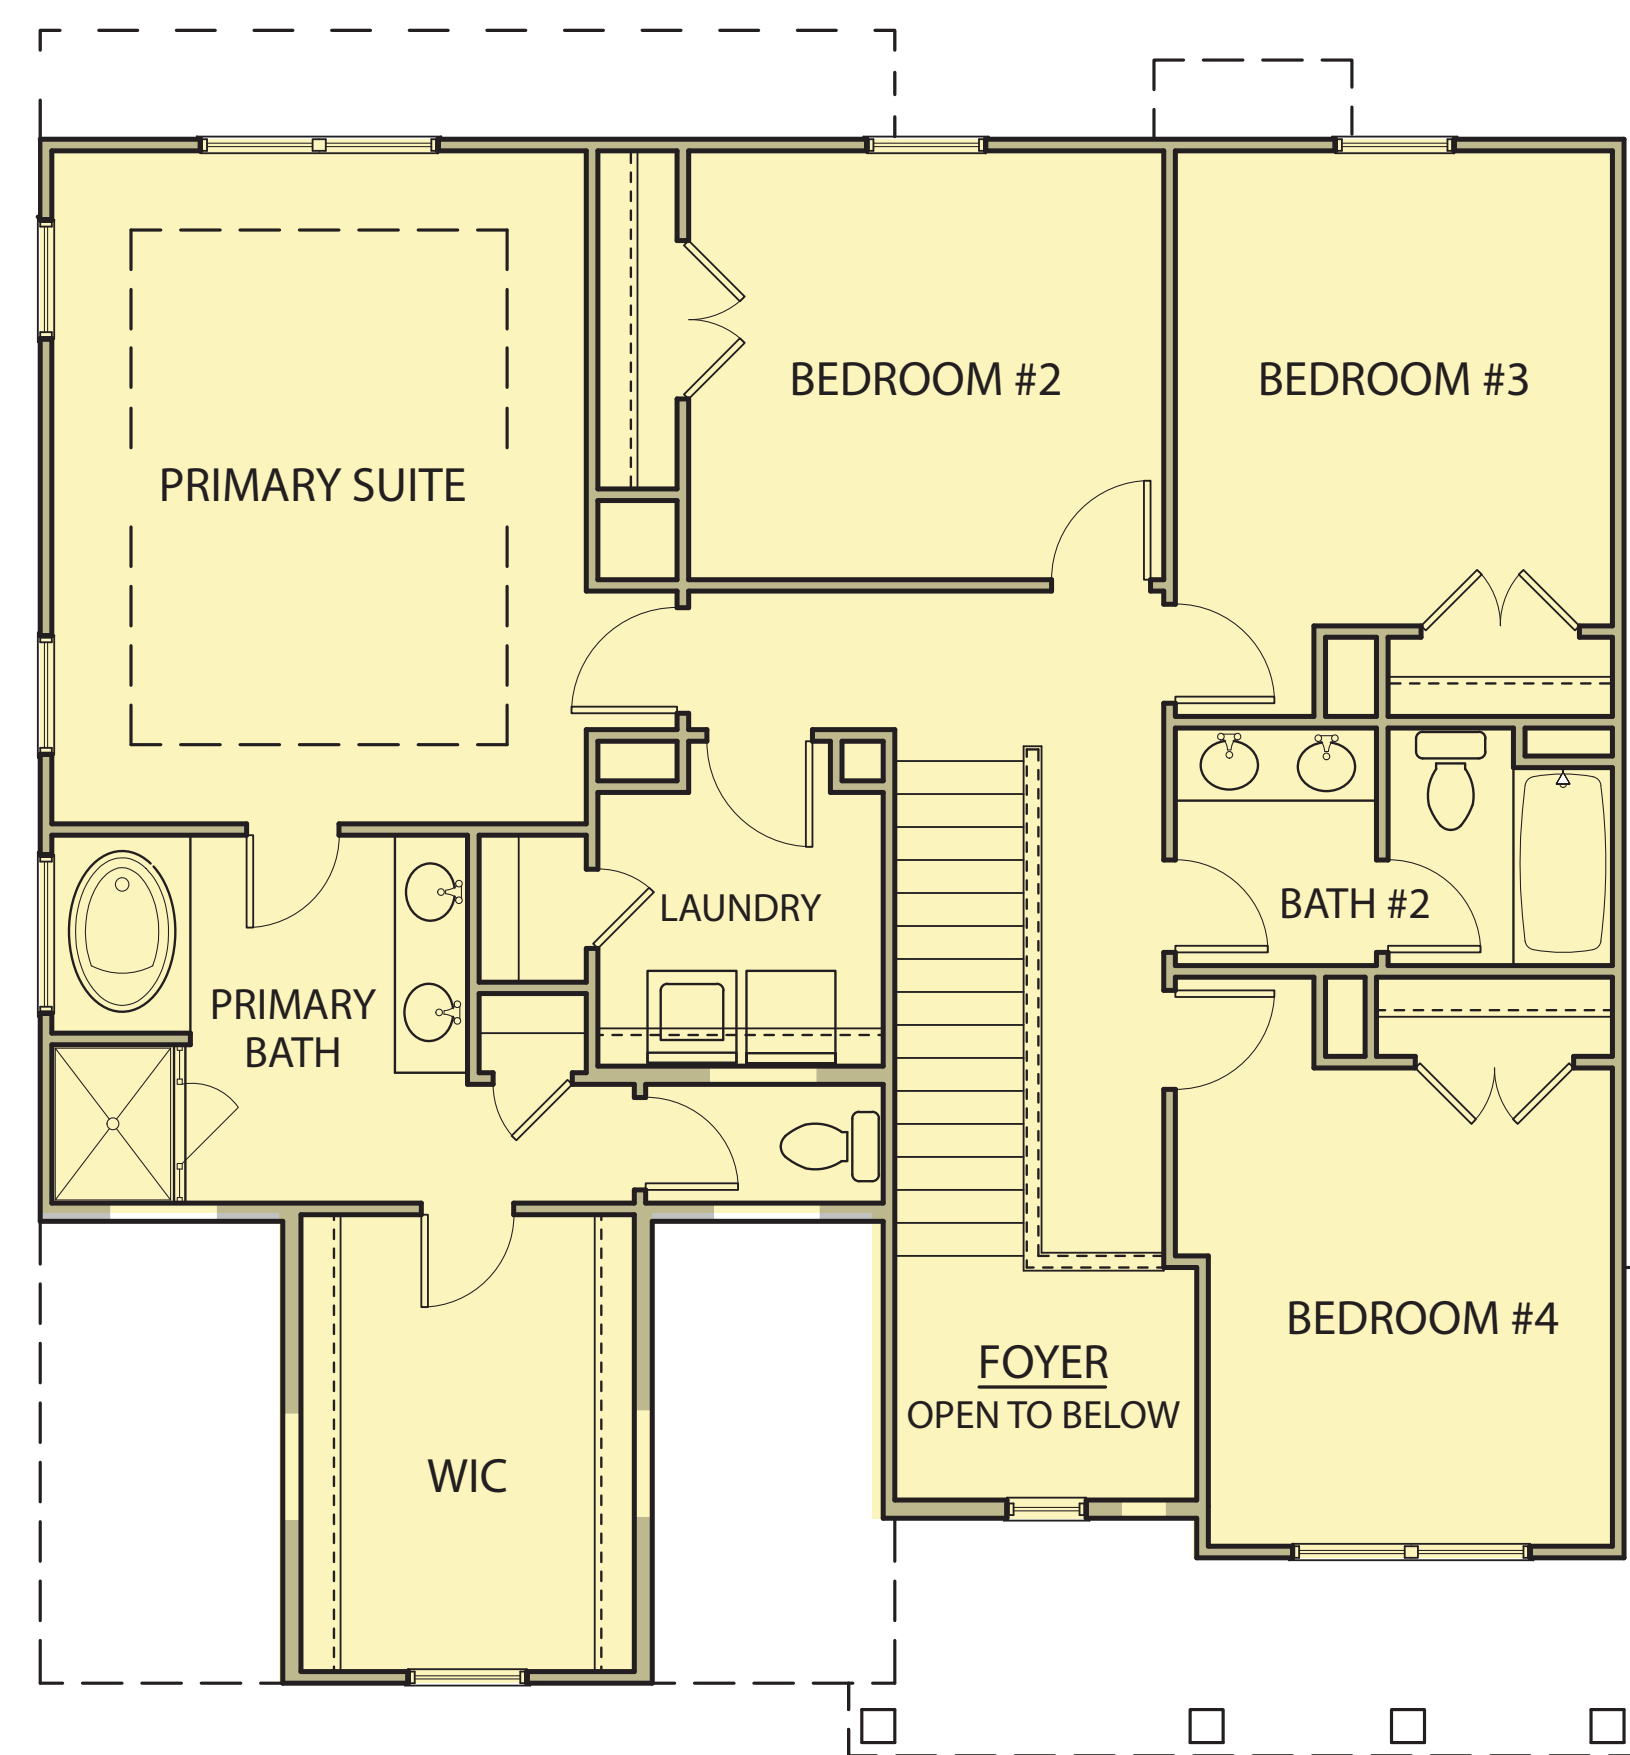

Magnolia

4 Bedrooms / 2.5 Baths

2,209 sq ft

Factory Shoals

Elevation FH-1

First Floor

Second Floor

Opt. 3rd Bath