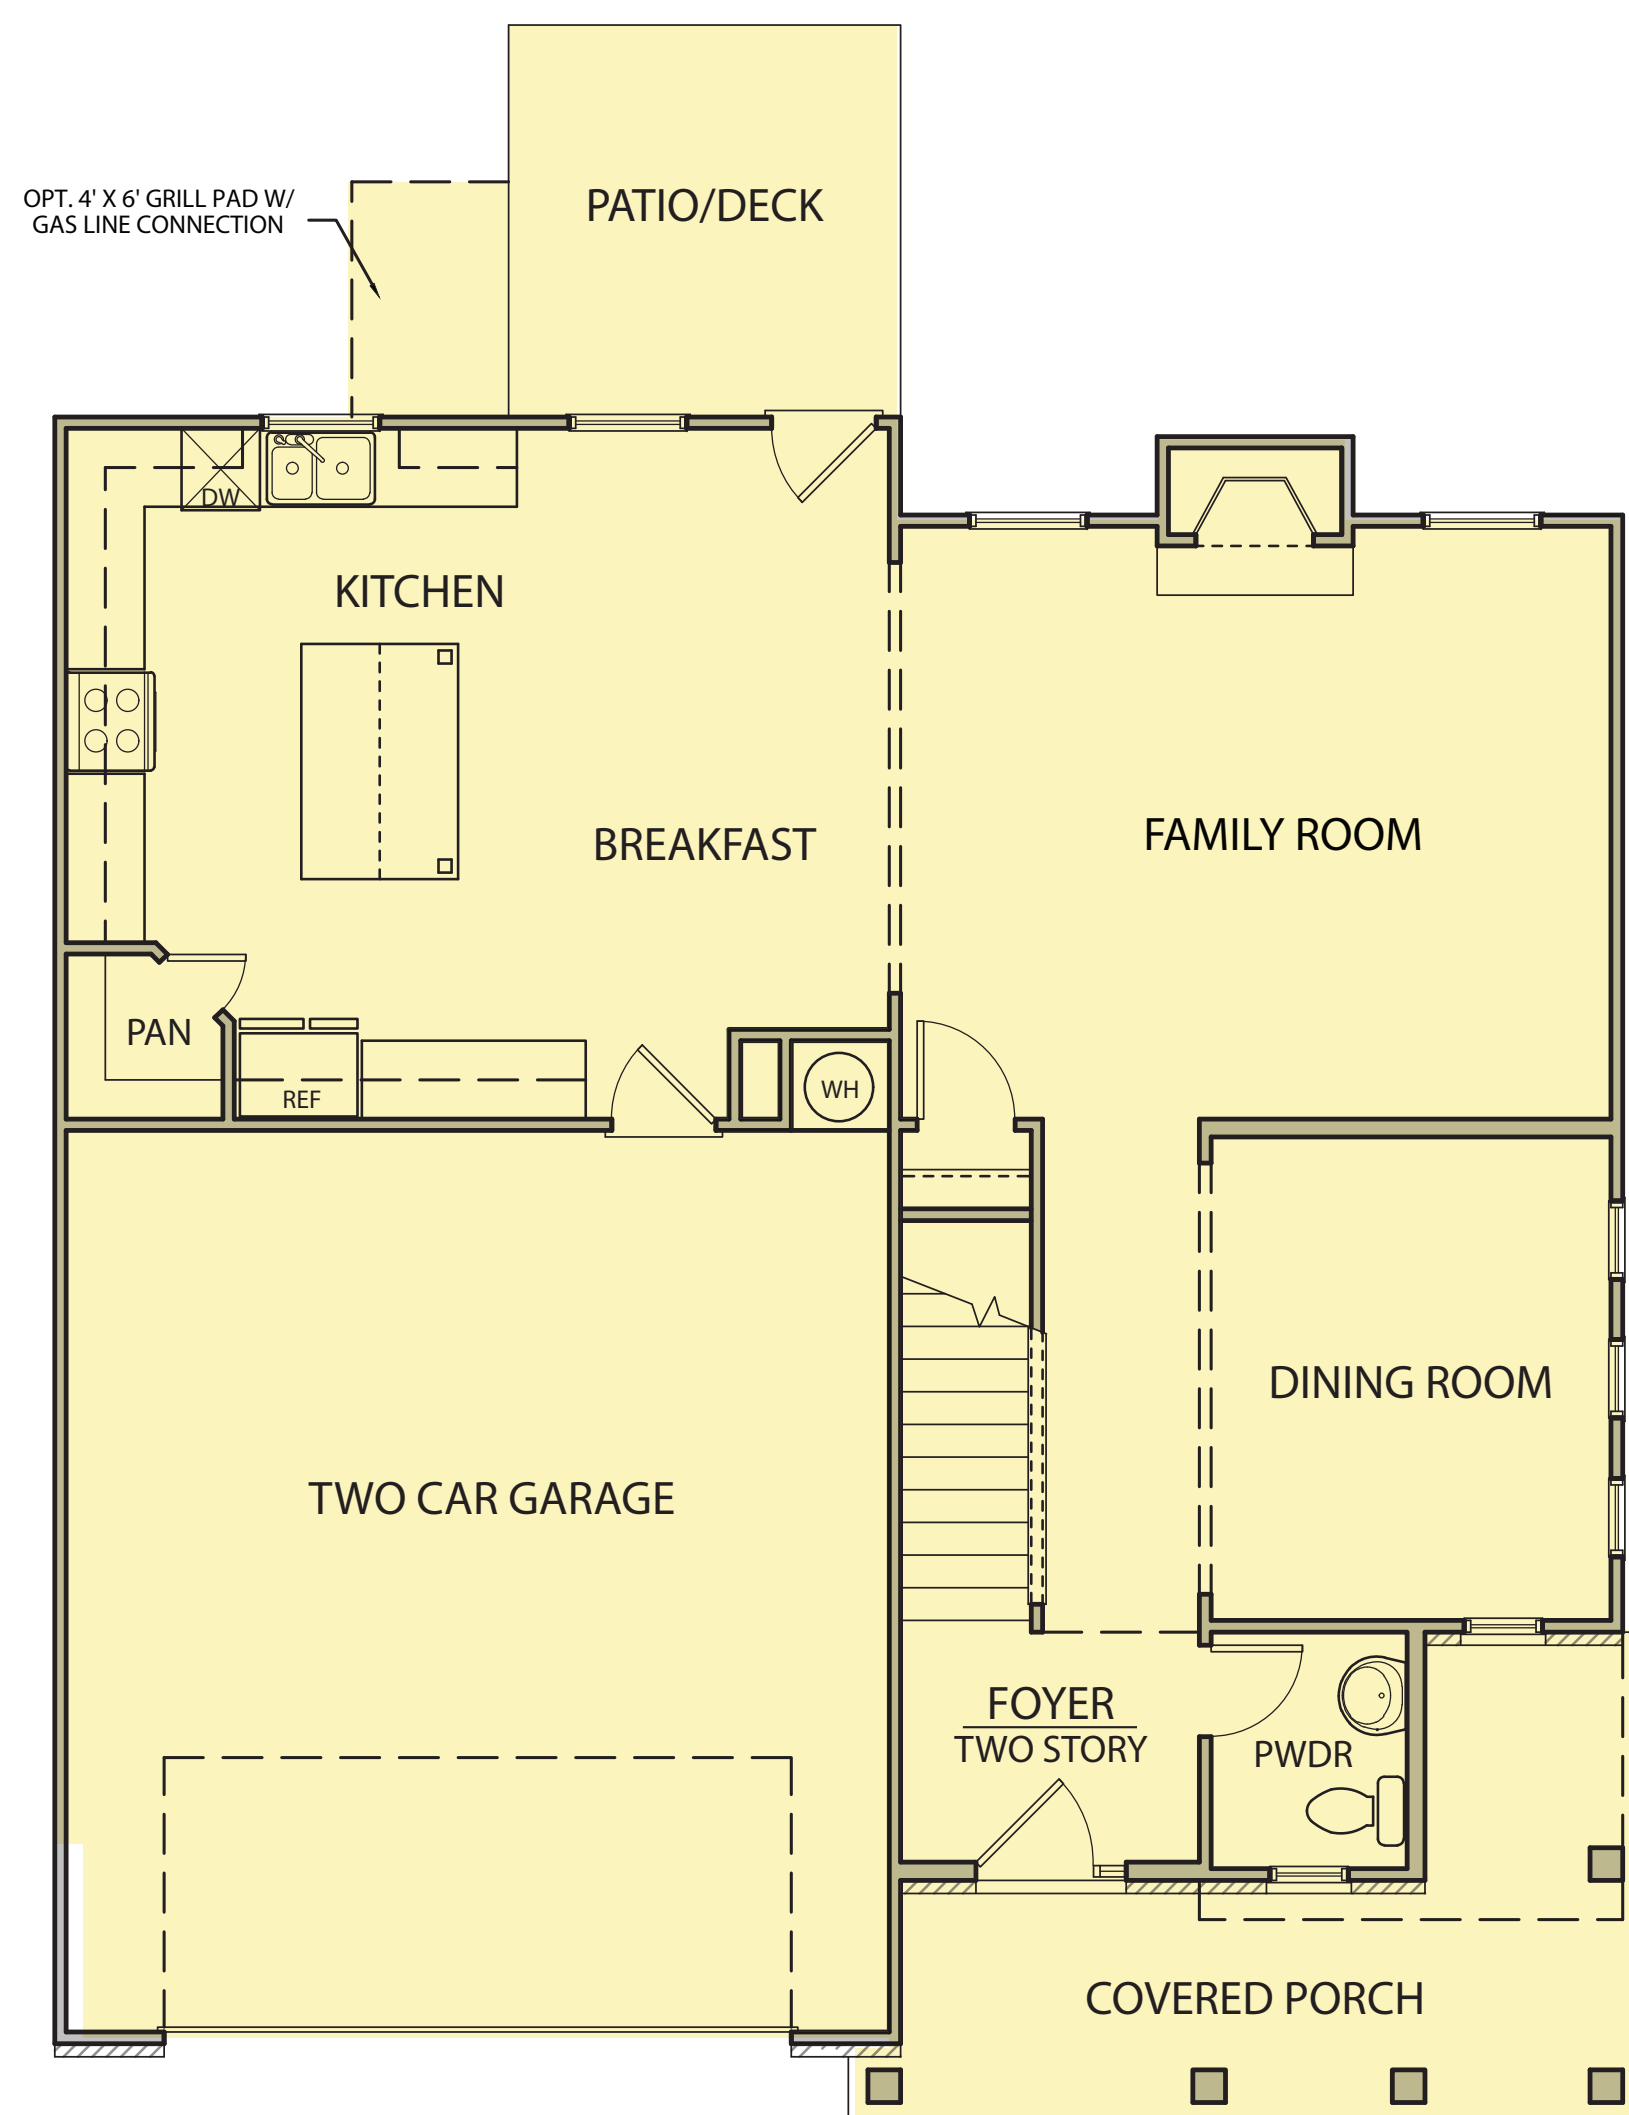

Magnolia

4 Bedrooms / 2.5 Baths

2,209 sq ft

Factory Shoals

Elevation FH-1

First Floor

Second Floor

Opt. 3rd Bath