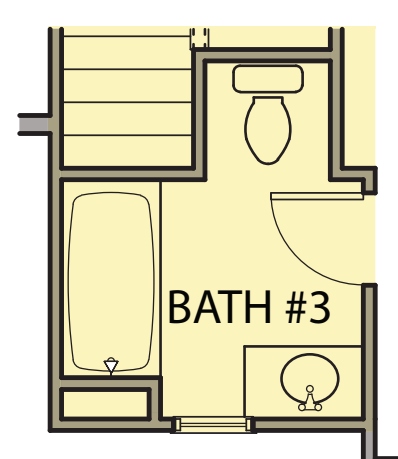

Magnolia

4 Bedrooms / 2.5 Baths

2,209 sq ft

Factory Shoals

Elevation FH-1

First Floor

Second Floor

Opt. 3rd Bath