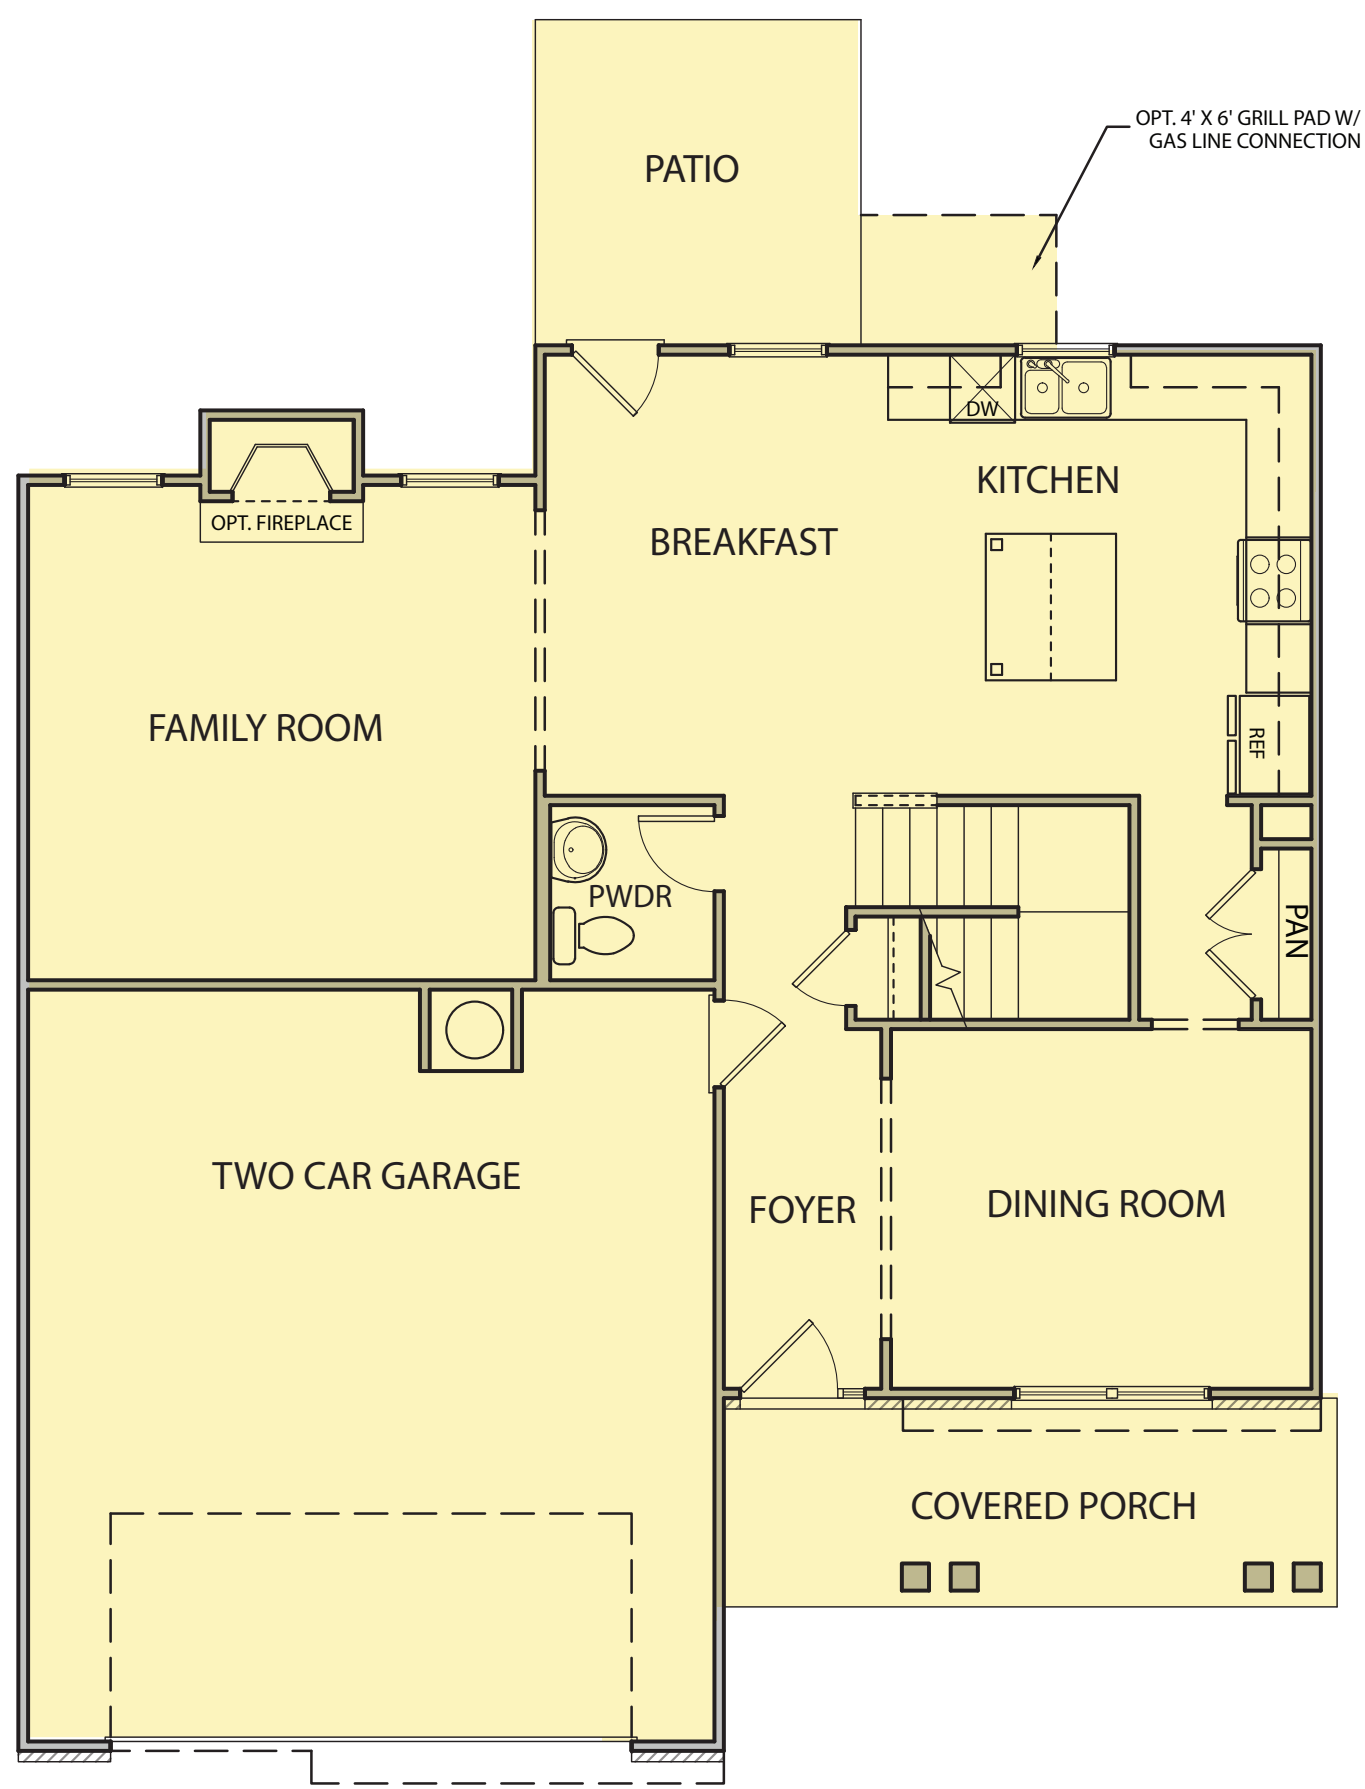

# Chatsworth

4 Bedrooms / 2.5 Baths

2,219 sq ft

Factory Shoals

Elevation FH-1

Elevation FH-2

First Floor

Second Floor (FH-1)

Second Floor (FH-2)

Opt. Covered Porch