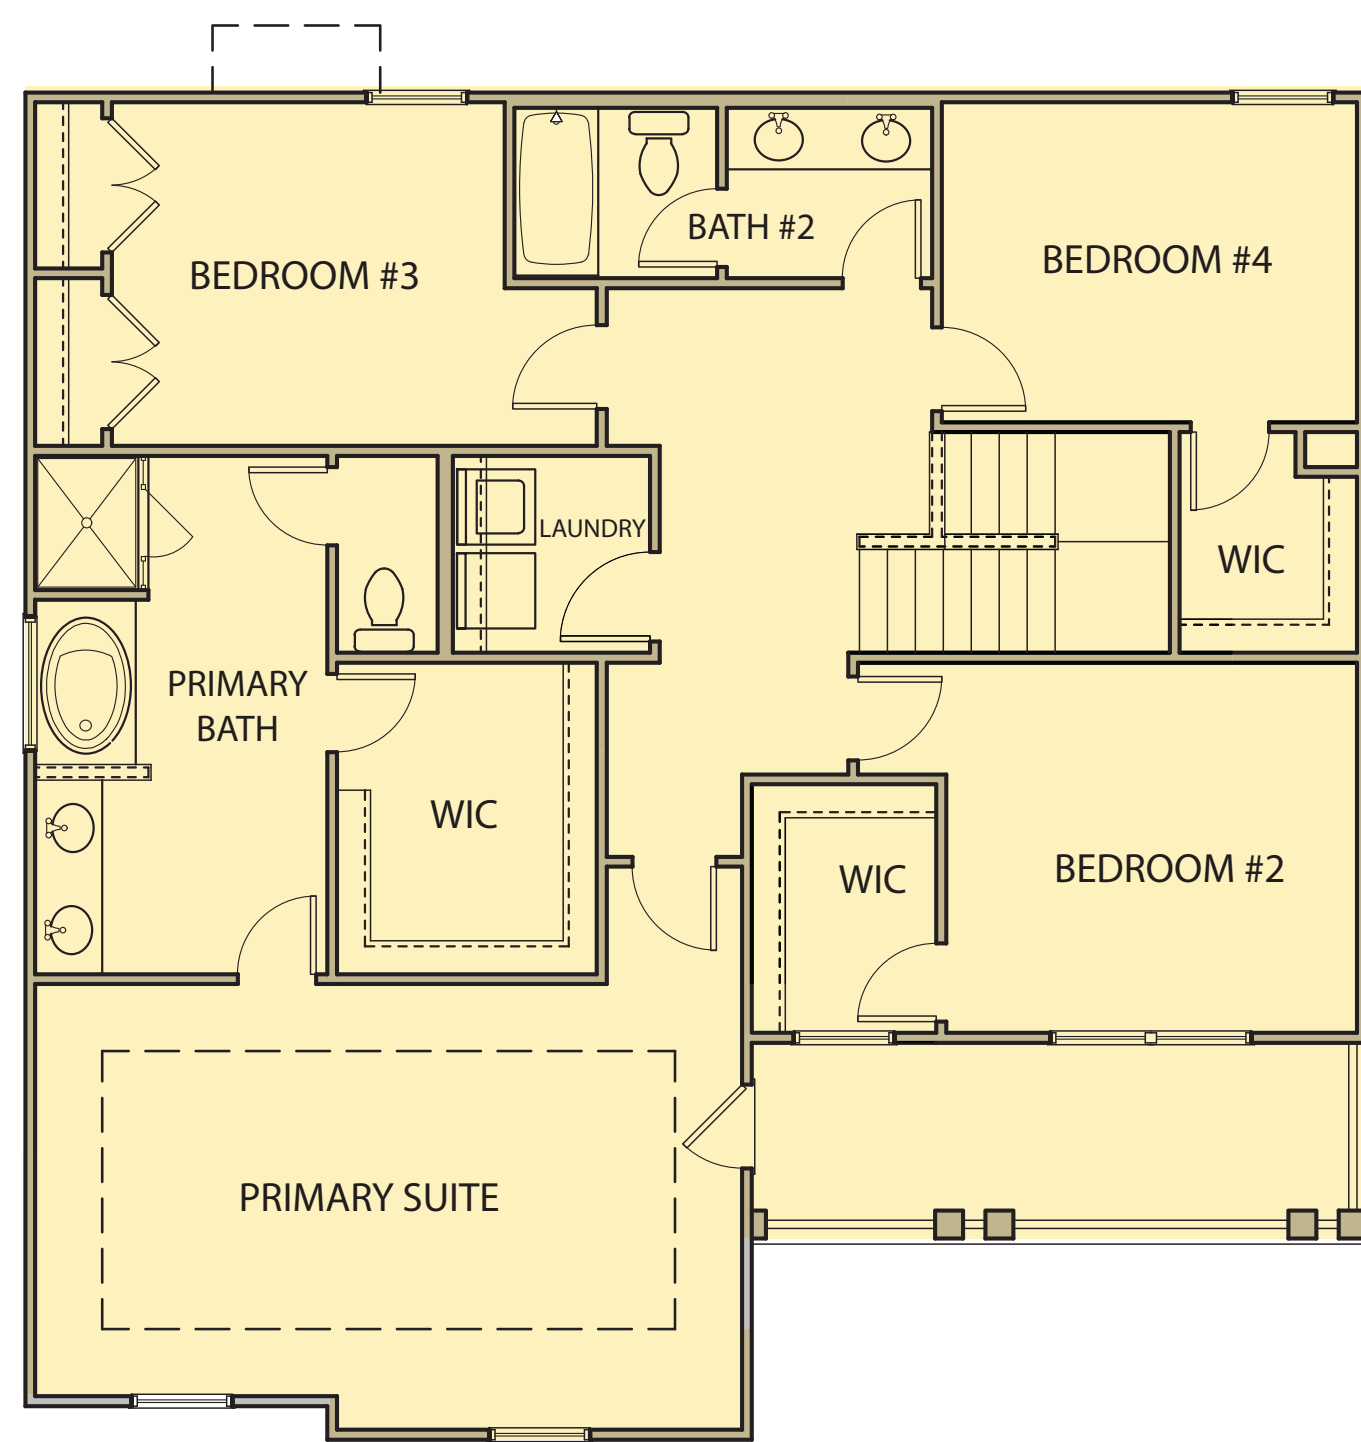

# Chatsworth

4 Bedrooms / 2.5 Baths

2,219 sq ft

Factory Shoals

Elevation FH-1

Elevation FH-2

First Floor

Second Floor (FH-1)

Second Floor (FH-2)

Opt. Covered Porch