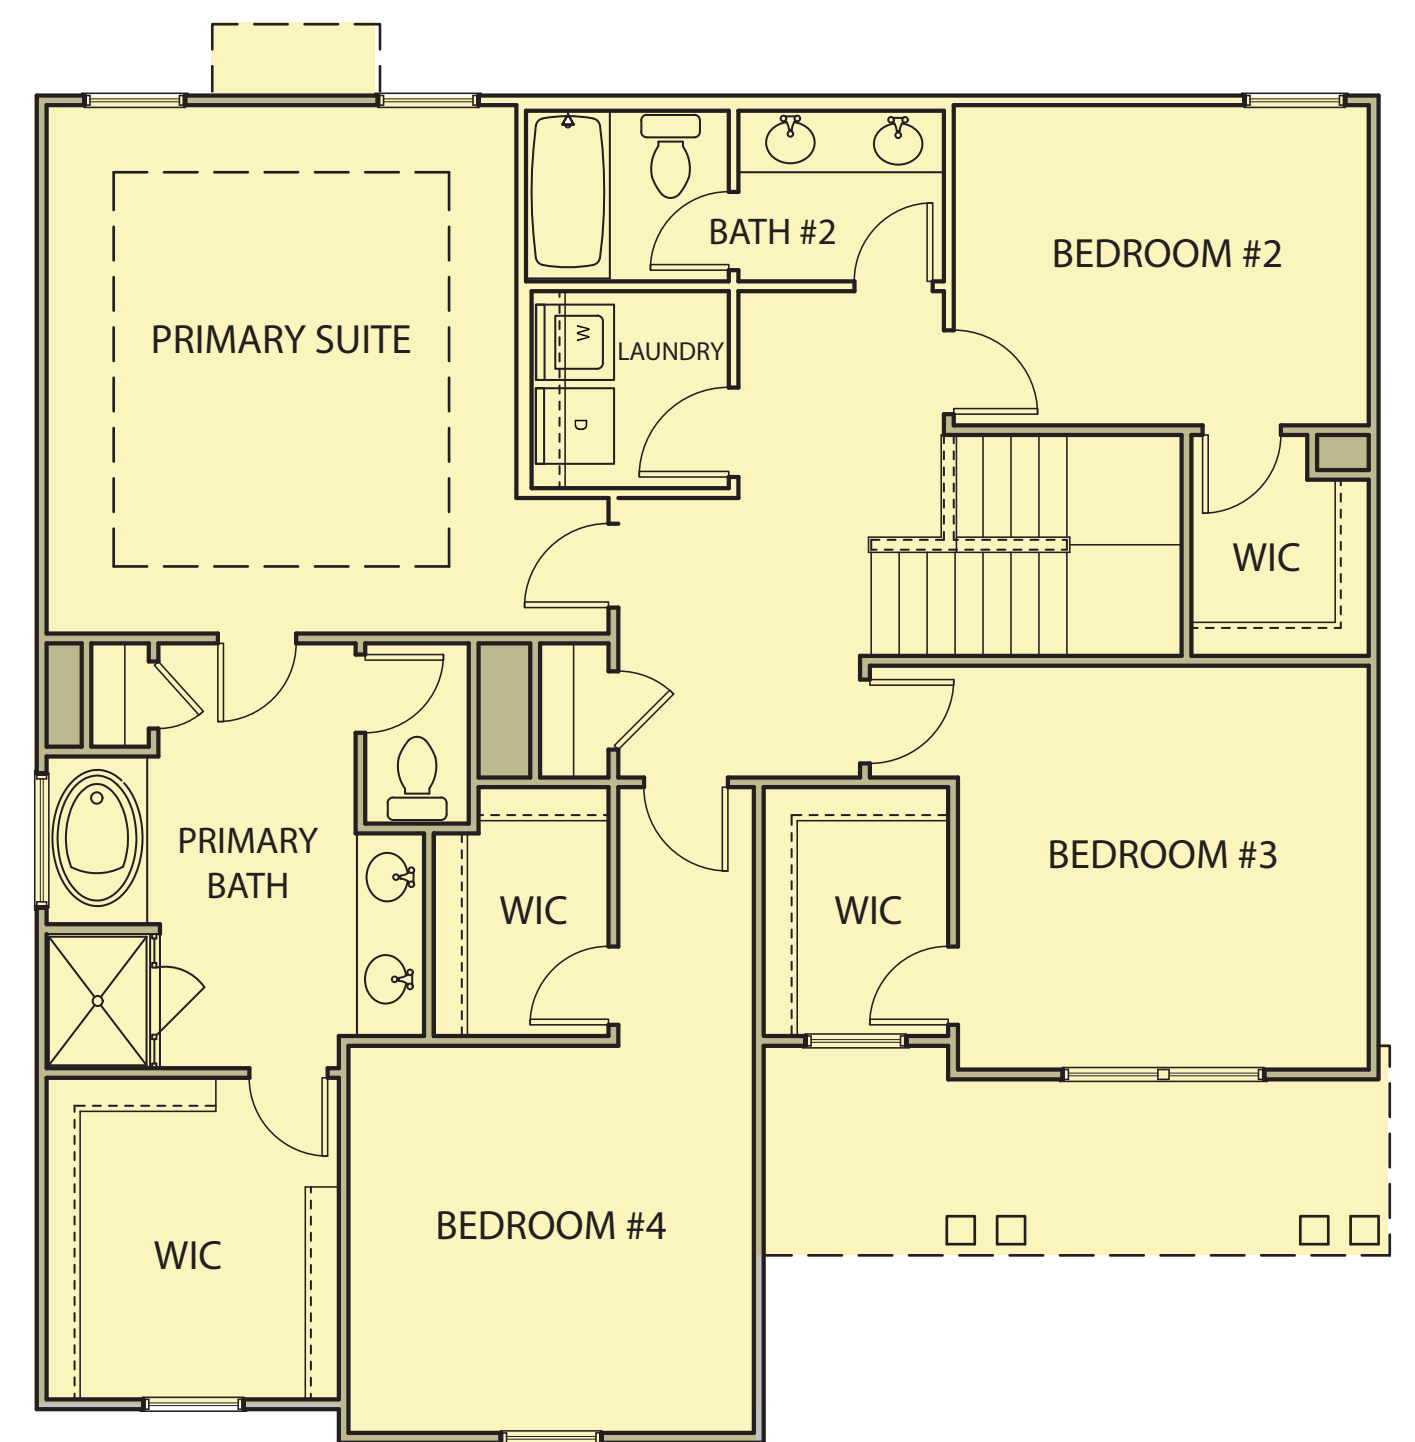

# Chatsworth

4 Bedrooms / 2.5 Baths

2,219 sq ft

Factory Shoals

Elevation FH-1

Elevation FH-2

First Floor

Second Floor (FH-1)

Second Floor (FH-2)

Opt. Covered Porch